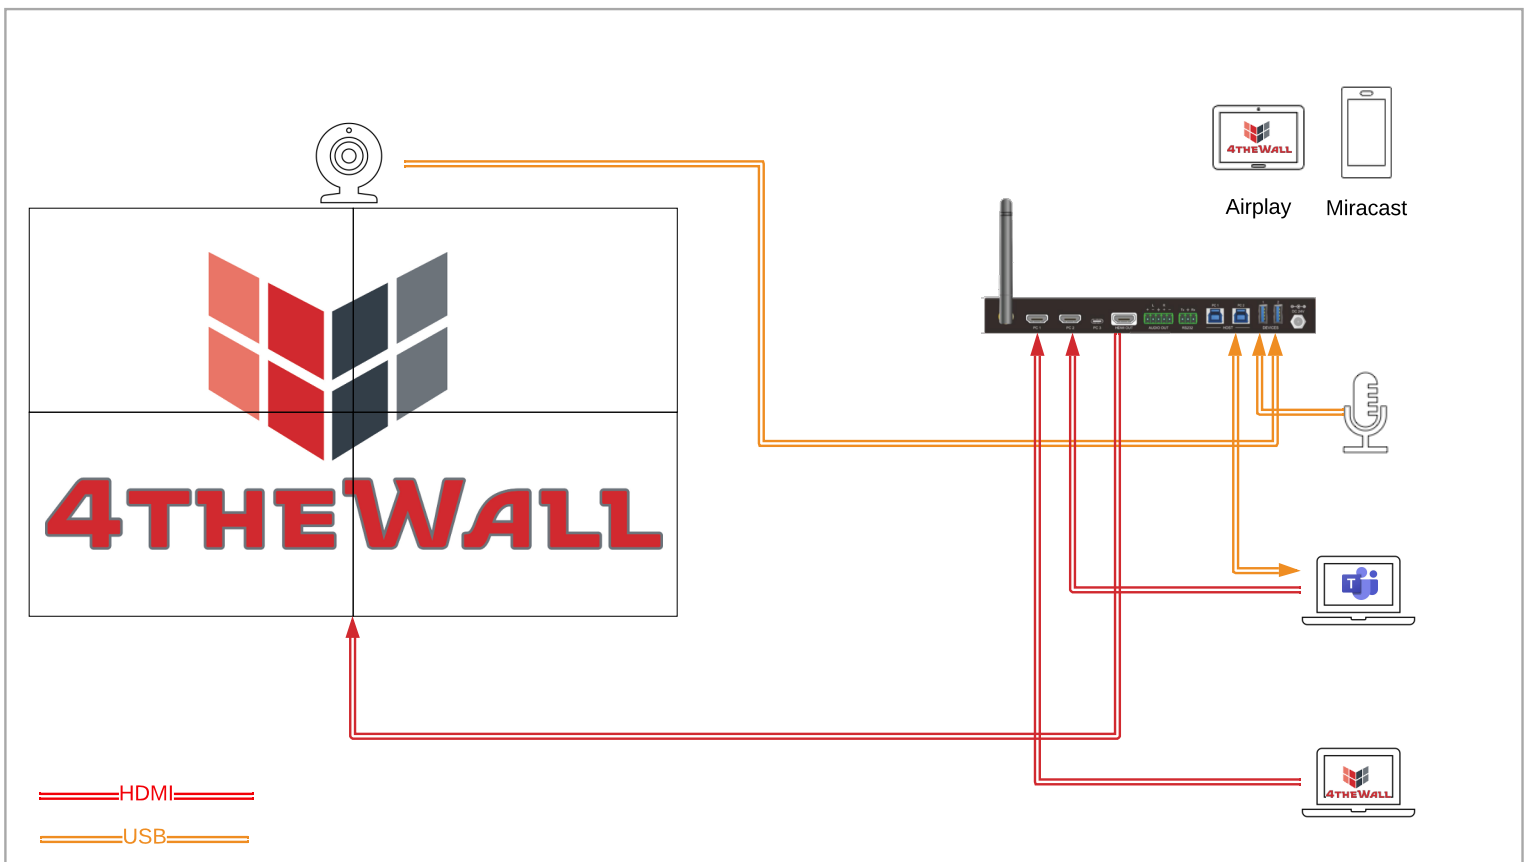

SC-PSW0401R-WIFI

Wireless Presentation Device 0401

- 4K@60Hz 4:4:4 HDR 10, HDMI 2.0
 - Airplay and Miracast Support
 - Smart EDID
 - Automatic input select feature
- It has ideal and wireless presentation feature for meeting and VIP rooms
- SC-SW0401R-WIFI 4 Input (1 Airplay/Miracast, 2 HDMI, 1 USB-C) , 1 4K Output wireless presentation device
- De-embedding audio output,

Features

- Supports HDMI 2.0 input and output ports,
- Supports 18G bandwidth,
- Supports 4K@60Hz 4:4:4 HDR 10 and HDCP 2.2 ,
- Supports Dolby Vision audio
- Supports wireless airplay and miracast,
- Supports balanced stereo audio output,
- Supports USB-C USB 3.0 and 4K video input port and 60Watt charge,
- EDID management,
- Automatic switching, front panel management buttons
- CEC, RS232 control
- 2 x USB Host input

Input and Output

Video Inputs	2 x 4K HDMI 2.0, 1xAirplay/Miracast, 1x 4K USB-C
Video Outputs	1 x 4K HDMI 2.0 video and audio output
Audio Output	1 x Stereo audio output and unified HDMI audio output (Dolby vision)
Resolutions	18G 4K@60 Hz 4:4:4 HDR 10