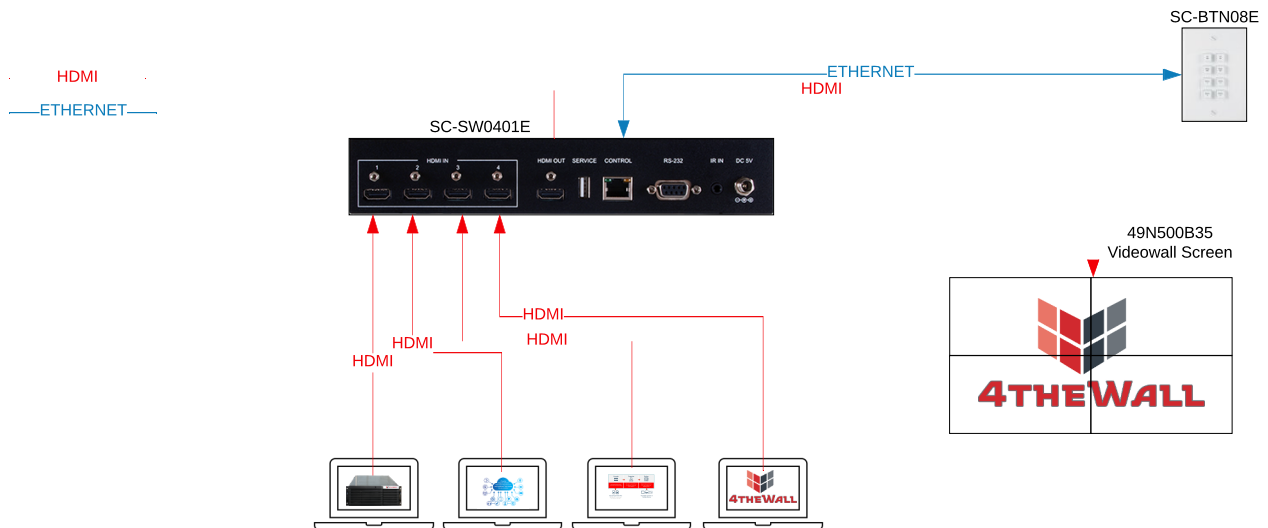

## 4K Presentation Device 0401

- 4K@30Hz , HDMI
- 4 x HDMI Input, 1 x HDMI Output
- 3D Content Support
- Fast Switch Function

This matrix switcher has ideal usage features for meeting rooms and VIP rooms.

SC-SW0401E has a feature to display the selected content on the screen

### Features

- HDMI (4K 2K Supported)
- 3D signal switch support
- 4K@30 and HDCP supported,
- Supports feature to HDMI inputs standard and Apple HDCP mode
- Supports audio switch to high definition audio formats (LPCM)
- EDID Support
- IR, RS232, Telnet, Web user interface and ethernet control feature