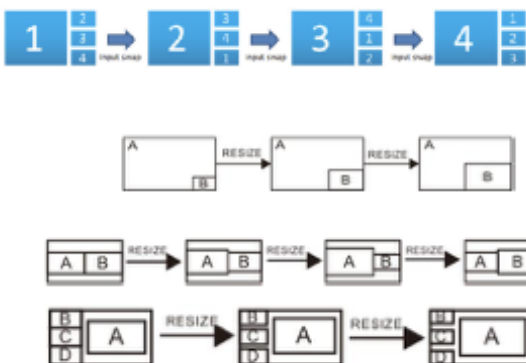

SC-PSW0401E-Seamless-HDBO-Mic-PIP

4K Presentation Device 0401

- 4K@30Hz 4:4:4 , HDMI 1.4
- 4 x HDMI Input, 1 x HDMI Output
- HDBaseT Output
- Seamless
- Multiview

It has ideal and seamless transition feature for meeting and VIP rooms.

SC-PSW0401E-Seamless-HDBO-Mic-PIP supports scene layouts that ability of fullscreen , PIP and customize designs

Phantom feeding microphone and mixer stereo audio input, audio embedding and audio de-embedding feature,

Features

- 4K featured, 4 HDMI 1.4 input ve 1 HDMI output,
- Seamless switcher and Multiviewer,
- Supports 4K@30 4:4:4 and HDCP 2.2,
- Phantom feeding microphone input
- Supports automatic scaling feature for all inputs,
- Audio embedding and audio mixer feature,
- Supports optical and stereo output,
- Supports automatic switcher input on the fullscreen mode,
- Front panel control buttons,
- 16 x predefined layout function,
- HDBaseT 4K@30 Hz 40Meter, 1080p 70 Meter
- Ability to change the size of layout windows in 3 steps function,
- IR, RS232 and ethernet control function

Front View

Rear View