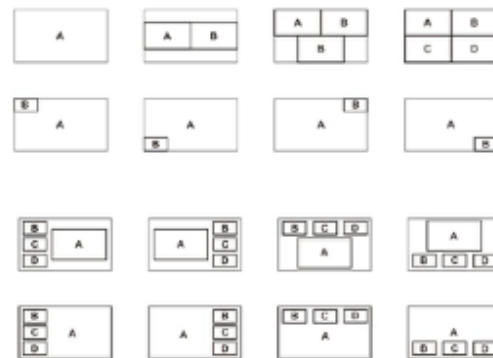

SC-PSW0401E-Seamless-HDBO-Mic-PIP

4K Presentation Device 0401

- 4K@30Hz 4:4:4 , HDMI 1.4
- 4 x HDMI Input, 1 x HDMI Output
- HDBaseT Output
- Seamless
- Multiview

It has ideal and seamless transition feature for meeting and VIP rooms.

SC-PSW0401E-Seamless-HDBO-Mic-PIP supports scene layouts that ability of fullscreen , PIP and customize designs

Phantom feeding microphone and mixer stereo audio input, audio embedding and audio de-embedding feature,

Features

- 4K featured, 4 HDMI 1.4 input ve 1 HDMI output,
- Seamless switcher and Multiviewer,
- Supports 4K@30 4:4:4 and HDCP 2.2,
- Phantom feeding microphone input
- Supports automatic scaling feature for all inputs,
- Audio embedding and audio mixer feature,
- Supports optical and stereo output,
- Supports automatic switcher input on the fullscreen mode,
- Front panel control buttons,
- 16 x predefined layout function,
- HDBaseT 4K@30 Hz 40Meter, 1080p 70 Meter
- Ability to change the size of layout windows in 3 steps function,
- IR, RS232 and ethernet control function