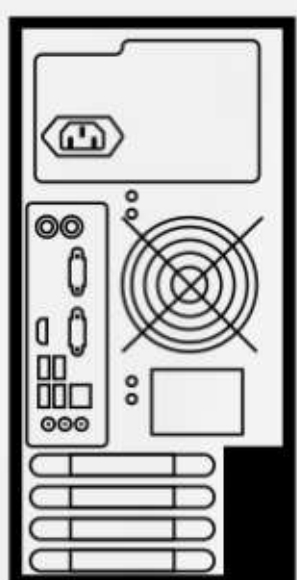

YES

HDCP 2.2

Diagram

Step 1

Source (Tx)

Display (Rx)

Datasheet

Feature/Spec	AOC-HDMI-DxxC
Connector	HDMI Type D to D
Plug and Play	✓
Detachable	✓
Embedded power supply at Rx side	✓
External power supply	5V USB to DC 2.0
Hot swappable	✓
No software/ driver required	✓
Thin construction	✓
Max. Resolution	4K/30Hz/ 60Hz 4:4:4
HDCP compliant	✓
EDID	✓
CEC	✓
100% EMI free	✓
Without signal loss	✓
Max Distance	100m/ 328ft
Power consumption	≤ 250mW
Bandwidth	18Gpbs
Stereo Audio	✓
PCM 8-channel, Dolby Digital True HD and DTS-HD Master Audio.	✓
Min. Bending Ratio	Dynamic 20D, Static 10D
Max. Compressed Stress	500N, 51Kg or 112lbs
Max. Tensile Force	200N, 20Kg or 44lbs
3D video	✓
Fiber cable body dimension (Diameter)	4.2mm or 0.170"
Humidity	0-90% RH