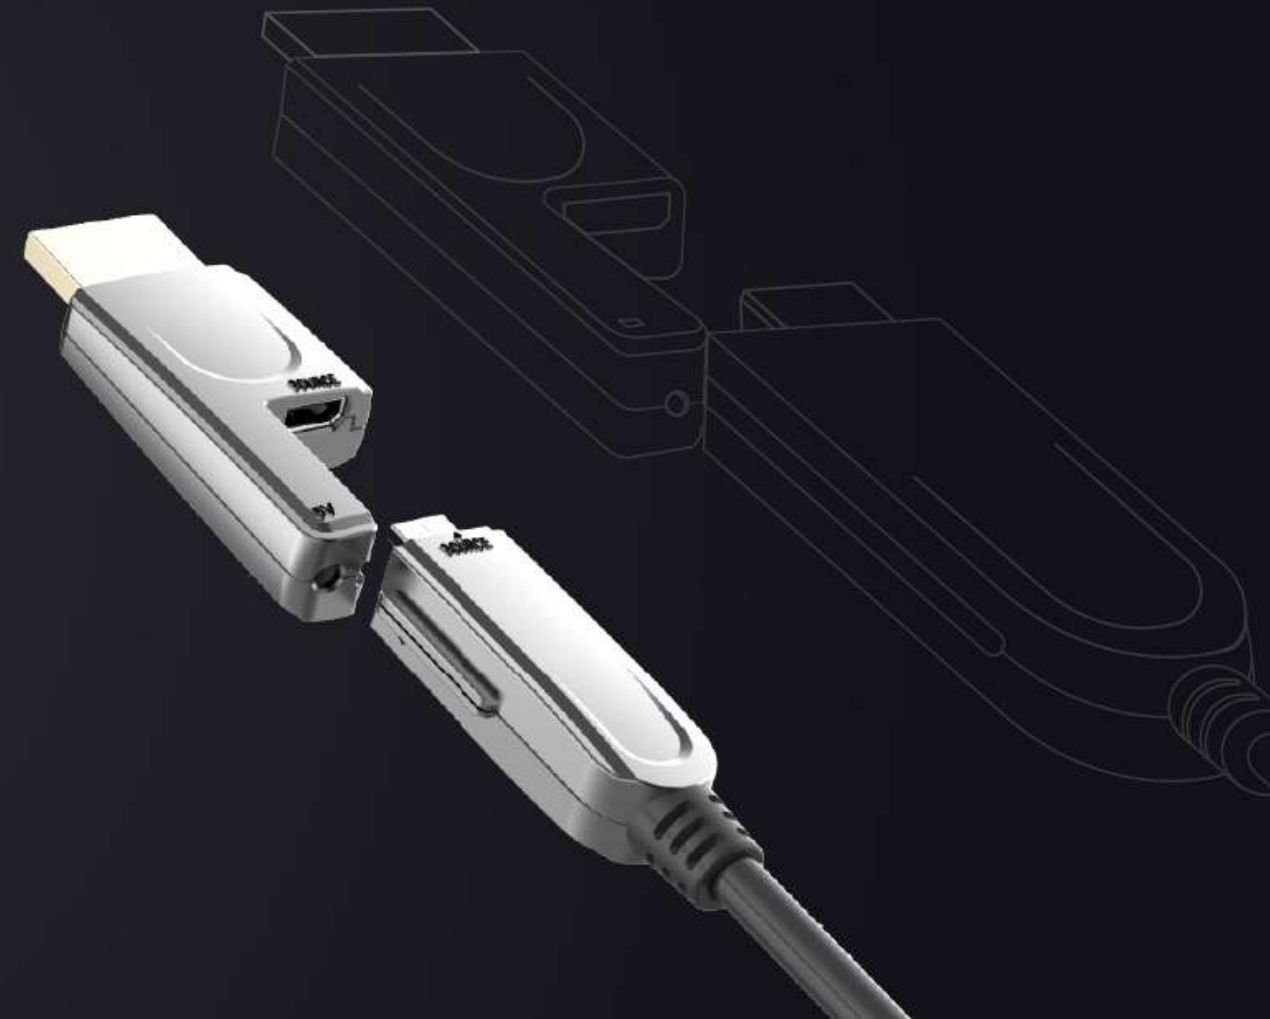

HDMI 2.0 Active Fiber Optical Cable

With detachable connectors

Classic version

- HDMI 2.0, 19+1 Pin, 18Gbps Active Optical Cable, type D to D with D to A detachable connectors;
- Max. 100m/ 328ft long distance, 4K/30/60Hz 4:4:4;
- External power supply optional, supports 3D, HDCP 2.2, EDID and CEC;
- Hot swappable, plug & play;
- Order Code: AOC-HDMI-DxxC

Long distance transmission

It supports 4K UHD 60Hz 4:4:4 up to 100 meters or 328 feet without any signal loss and keep 100% EMI-free.

18Gbps Ultra High Bandwidth

 With bandwidth up to 18Gbps

Plug and Play

Thin construction

The sleek cable can be easily concealed or installed in the concealed locations, conduit, plenum spaces and cabling raceways.

vs

Typical Copper cable

Active Fiber Optical Cable

vs

Copper

AOC