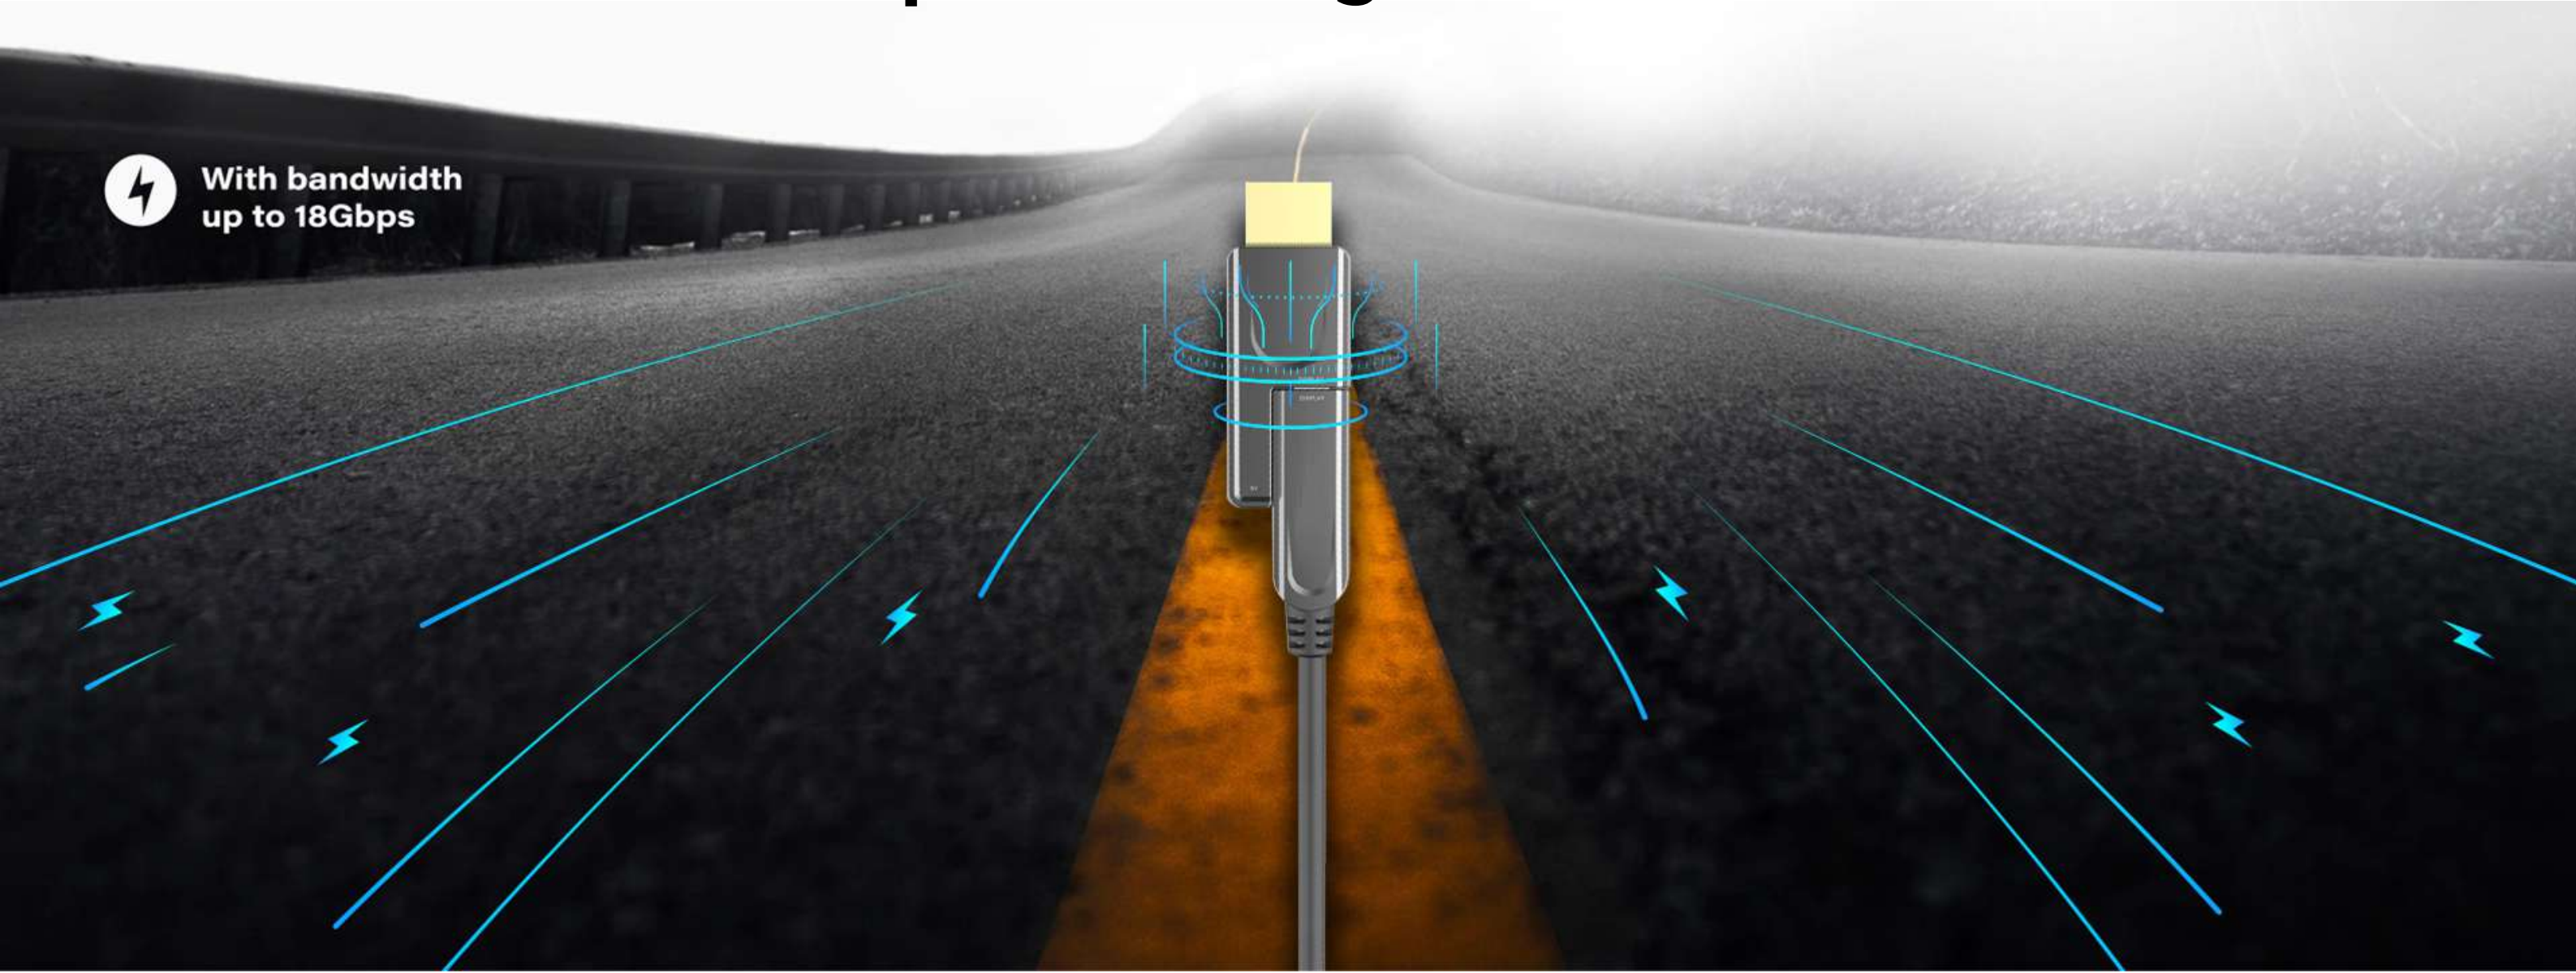

HDMI 2.0 Active Fiber Optical Cable

With detachable connectors

Classic version

- HDMI 2.0, 19+1 Pin, 18Gbps Active Optical Cable, type D to D with D to A detachable connectors;
- Max. 100m/ 328ft long distance, 4K/30/60Hz 4:4:4;
- External power supply optional, supports 3D, HDCP 2.2, EDID and CEC;
- Hot swappable, plug & play;
- Order Code: AOC-HDMI-DxxC

Long distance transmission

It supports 4K UHD 60Hz 4:4:4 up to 100 meters or 328 feet without any signal loss and keep 100% EMI-free.

18Gbps Ultra High Bandwidth

 With bandwidth up to 18Gbps

Plug and Play