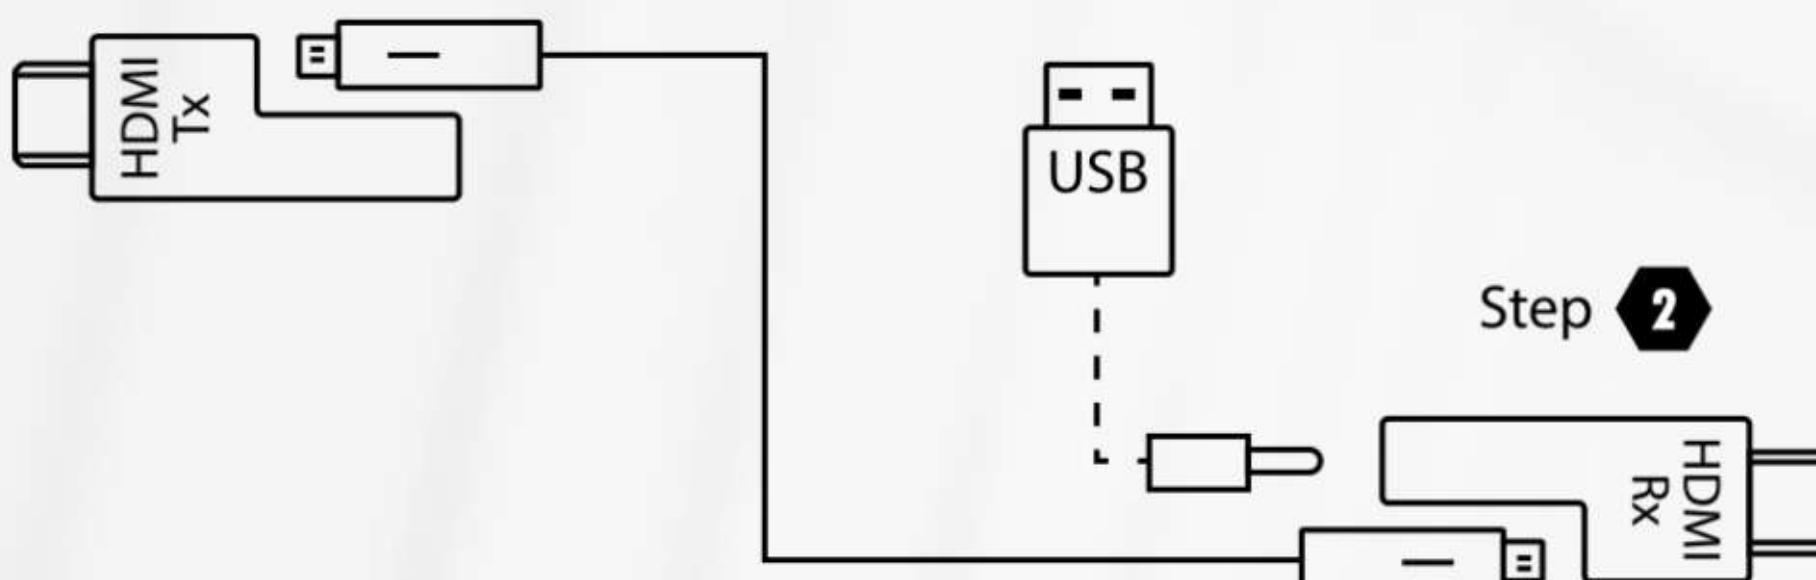

YES

HDCP 2.2

Diagram

Step 1

Source (Tx)

Display (Rx)

Datasheet

Feature/Spec	AOC-HDMI-DxxC
Connector	HDMI Type D to D
Plug and Play	✓
Detachable	✓
Embedded power supply at Rx side	✓
External power supply	5V USB to DC 2.0
Hot swappable	✓
No software/ driver required	✓
Thin construction	✓
Max. Resolution	4K/30Hz/ 60Hz 4:4:4
HDCP compliant	✓
EDID	✓
CEC	✓
100% EMI free	✓
Without signal loss	✓
Max Distance	100m/ 328ft
Power consumption	≤ 250mW
Bandwidth	18Gpbs
Stereo Audio	✓
PCM 8-channel, Dolby Digital True HD and DTS-HD Master Audio.	✓
Min. Bending Ratio	Dynamic 20D, Static 10D
Max. Compressed Stress	500N, 51Kg or 112lbs
Max. Tensile Force	200N, 20Kg or 44lbs
3D video	✓
Fiber cable body dimension (Diameter)	4.2mm or 0.170"
Humidity	0-90% RH