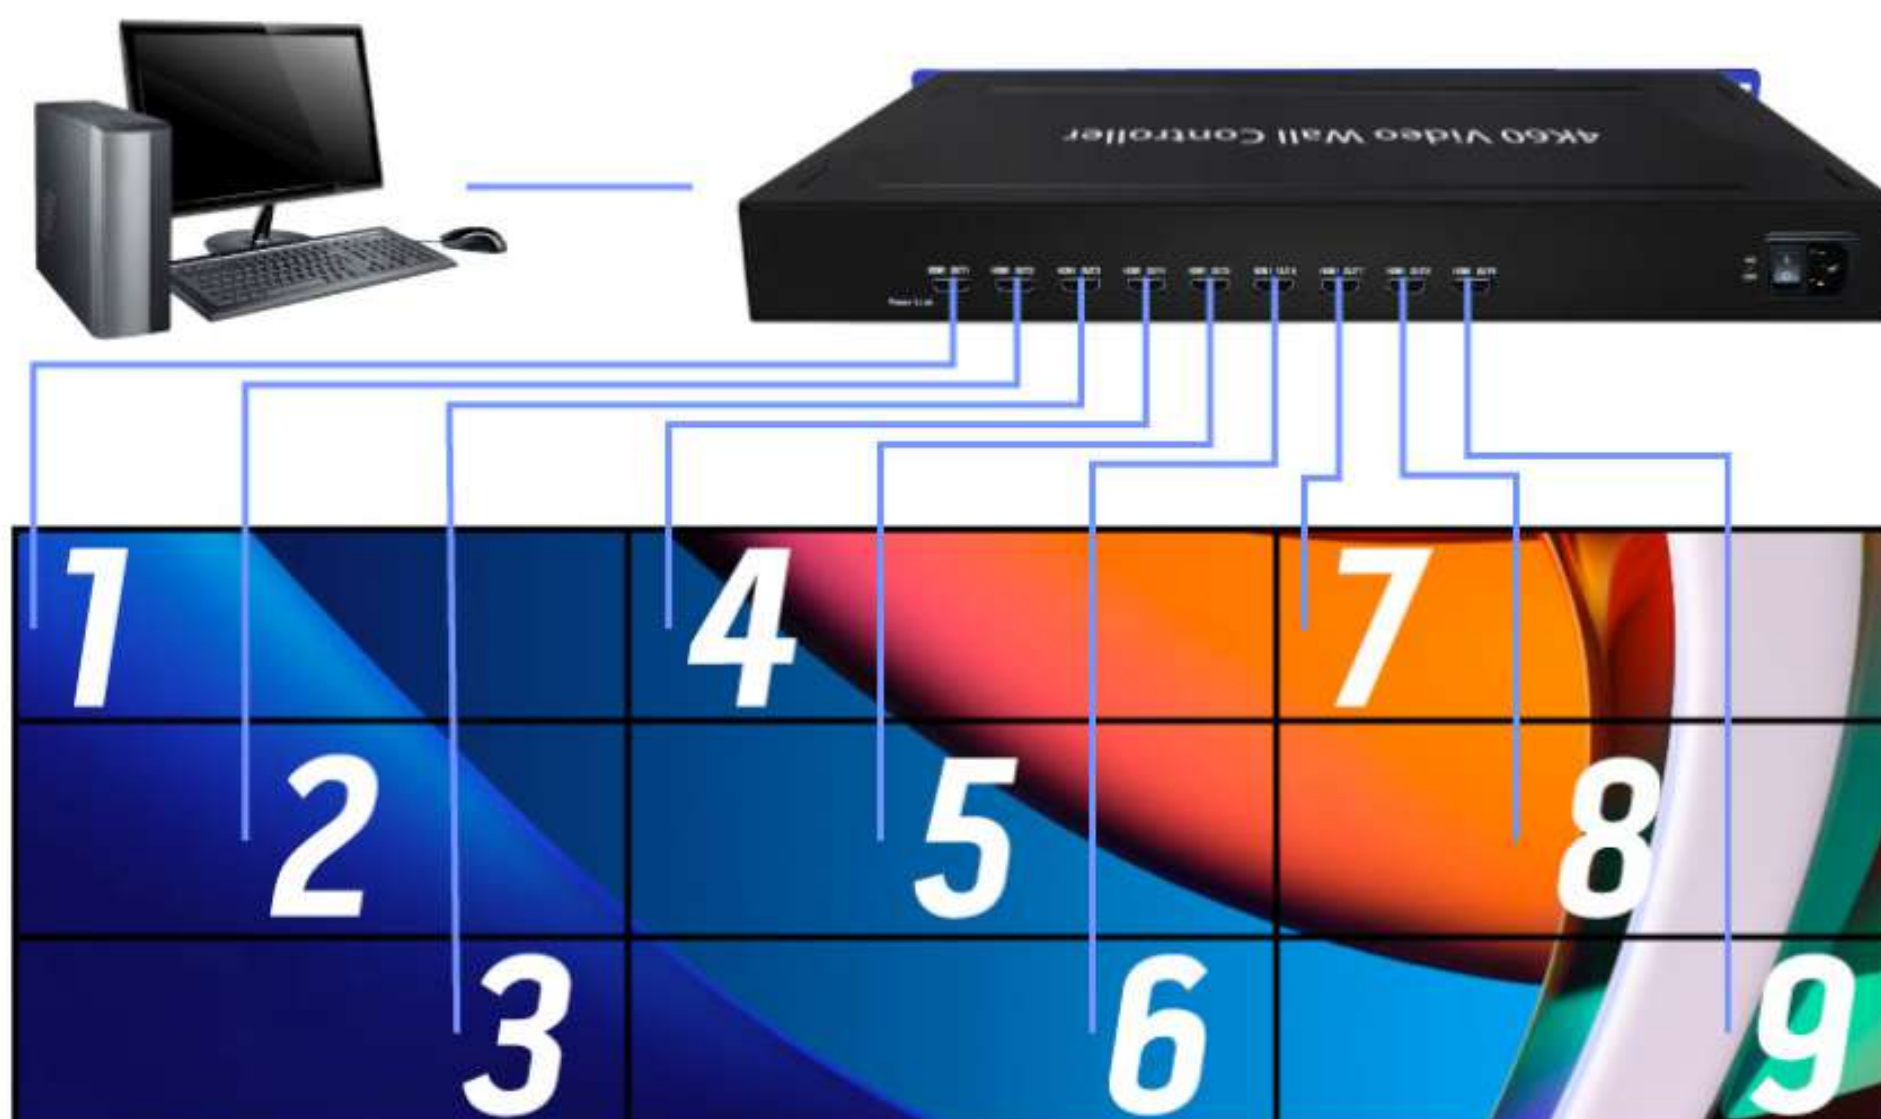

## Multiple content layouts

It supports up to 5x sources (4x HDMI and 1x DisplayPort Inputs) displaying on the video wall by multiple windows layouts: PIP (Picture in Picture), POP (Picture on Picture), PYP (Picture by Picture: Up-Down or Left-Right side by side) or Quad-view.

## 2K FHD TO 4K UHD

It supports crystal clear 4K60 UHD content and backwards compatible with 4K30 and 1080p.

2K

4K

## Diagram

# Datasheet

Product Name	iWall 409R
DisplayPort input	1x Display port 1.2 (3840×2160@60Hz)
HDMI inputs	1x HDMI 2.0 (3840×2160@60H)- HDMI IN 4 3x HDMI 1.4 (3840×2160@30H)- HDMI IN 1-3
HDMI outputs	9x HDMI 1.3 (1920*1080@60Hz)
Loop-out	1x Display port 1.2 (3840×2160@60Hz)
Audio output	1x 3.5mm
Control	Remote control, RS232
Factory default resolution	HDMI: 3840*2160@30Hz; DP: 3840*2160@60Hz
Support custom resolution	Yes
Operating temperature	0°C-50°C
Power consumption	12W
Power supply	12V@2A AC-DC
Net Weight	840g
Size	270*122.5*20mm WDH
Package list	One DP Cable; One 12V@2A AC-DC; One remote control
Warranty	One year