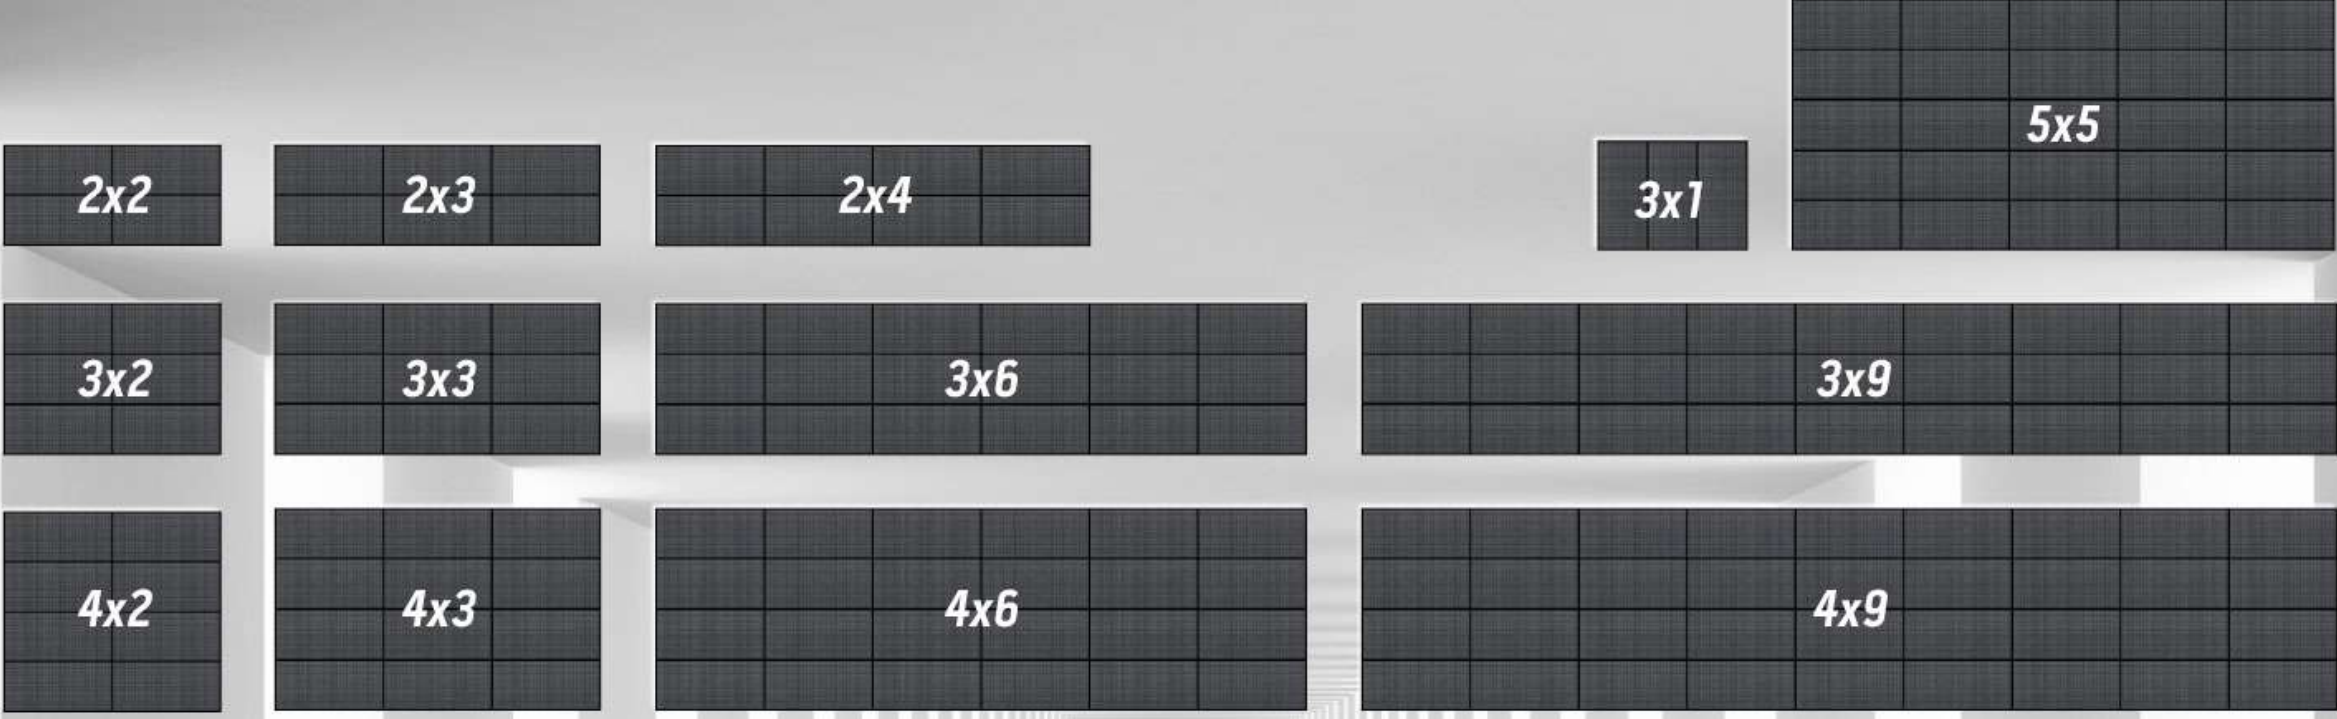

# iWall

409R

- 4K 60Hz Ultra HD video wall controller
- With 3.5mm audio output
- Input/ Outputs: 4x HDMI inputs (1x 4K@60Hz, 3x 4K@30Hz), 1x DP input (4K@60Hz), 9x HDMI outputs (1080p@60Hz), and 1x DP loop out.
- Supports cascading
- Multiple displaying modes: single image, PIP (Picture in Picture), POP (Picture on Picture), PYP (Picture by Picture: Up-Down or Left-Right side by side), or Quad-view.
- Supports matrix model (single display mode 1x1).
- Setup Free: Support IR remote control and serial RS232 control.- Support 90 degree portrait display or 180 degrees rotation
- FPGA technology, pure hardware real-time processing architecture without delay.

## Multiple Videowall Layouts

It supports 1x3, 2x2, 2x3, 2x4, 3x2, 3x3, 4x2 and more video wall layouts of 3x6 or 3x9 by cascading another 409R.

## Multiple content layouts

It supports up to 5x sources (4x HDMI and 1x DisplayPort Inputs) displaying on the video wall by multiple windows layouts: PIP (Picture in Picture), POP (Picture on Picture), PYP (Picture by Picture: Up-Down or Left-Right side by side) or Quad-view.