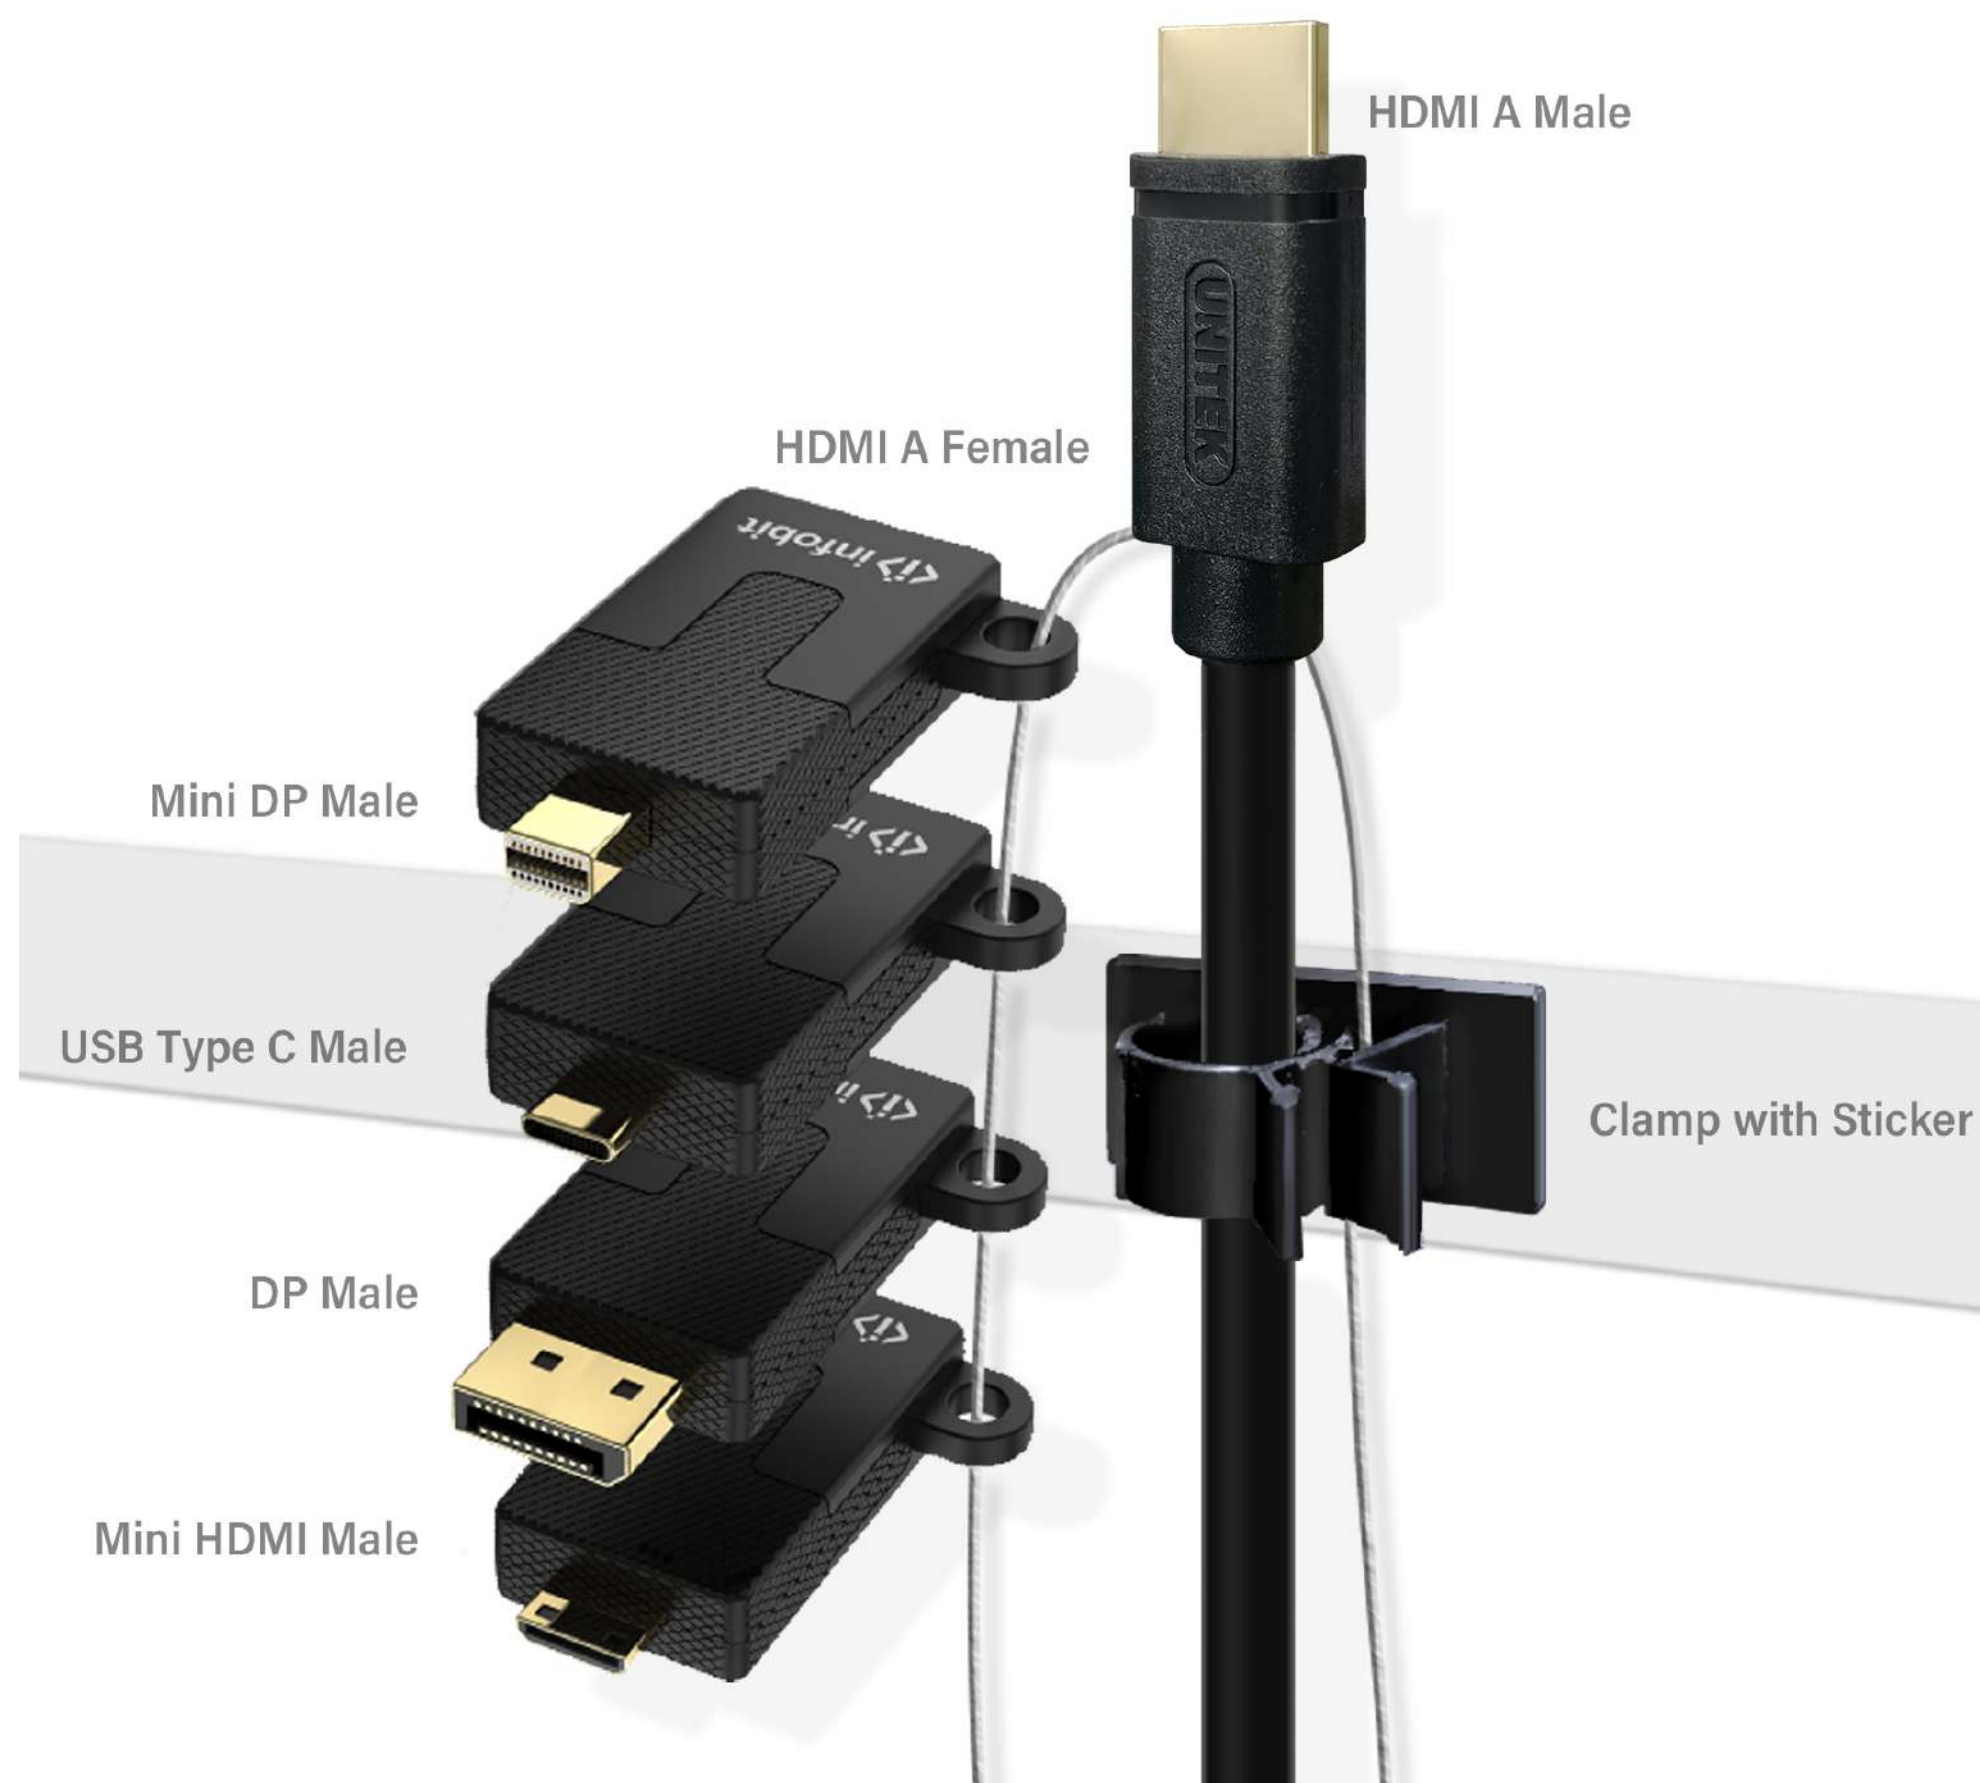

iCable AR11

4K30 HDMI Adapter Ring with Line Clamp

- 1 DP Male to HDMI A Female, 4K30
- 1 Mini DP Male to HDMI A Female, 4K30
- 1 Mini HDMI Male to HDMI A Female, 4K30
- 1 USB Type C Male to HDMI A Female, 4K30
- 1 HDMI A Female to HDMI A Female, 4K30
- 1 Adapter Line Clamp with sticker, tools-free
- 1 Security Cable
- #HDMI Cable is not included.

Datasheet

Adapters	Resolution
1 DP Male to HDMI A Female	4K30
1 Mini DP Male to HDMI A Female	4K30
1 Mini HDMI Male to HDMI A Female	4K30
1 USB Type C Male to HDMI A Female	4K30
1 HDMI A Female to HDMI A Female	4K30

Accessories
1 Adapter Line Clamp
1 Security Cable