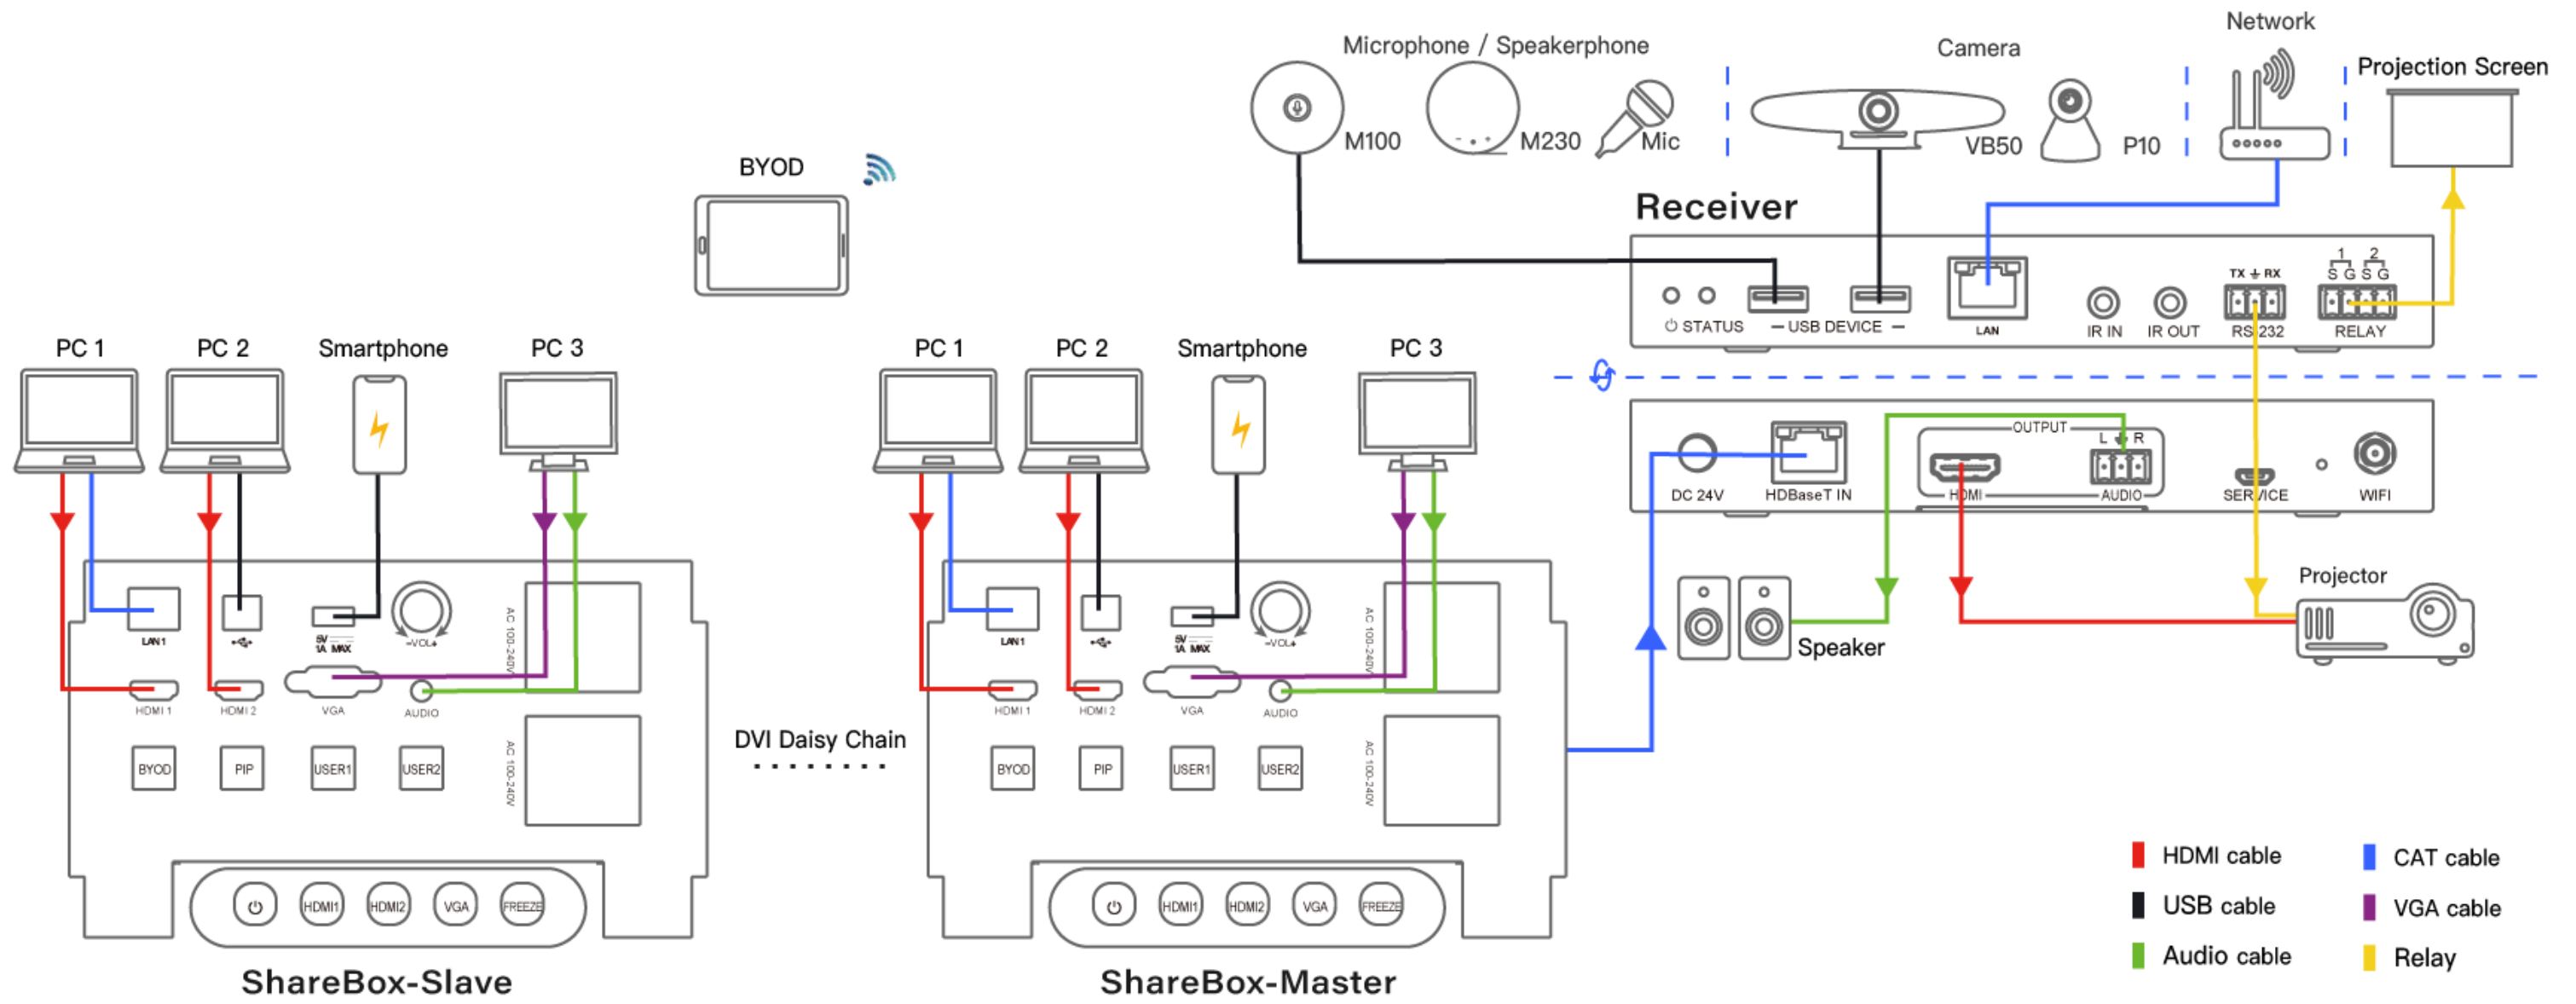

Front

ShareBox- Master

Rear

Slave Transmitter (Tx)

Front: 2x HDMI in, 1x VGA+ Audio in, 1x LAN, 2x USB, 1x Volume control, 2x Power Sockets, control buttons.

Rear: Power Supply In and Loopout, LAN, DVI in/Out.

*One conference system can consist of multiple Slave Tx daisy-chained to the Master Tx through the cascading DVI cables.

Front

ShareBox- Slave

Rear

ShareBox Receiver (Rx)

The iMeeting ShareBox-Rx has built-in BYOD Wireless Presentation function, support iOS, macOS, Android, and Windows.

The USB2.0 port supports connection of camera, microphone, or whiteboard. Also support CEC, RS-232, IR, and Relay control.

Front

ShareBox- Rx

Rear

Small Meeting Room

Here shows how to build a system for your small meeting room by 1x ShareBox Master + Rx. It is fully compatible with INFOBIT camera, microphone and speakerphone.

Medium to Large Meeting Room

Here shows how to build a system for your medium to large meeting room by 1x ShareBox Master + 1 or more ShareBox Slave + Rx. It is fully compatible with INFOBIT camera, microphone and speakerphone.