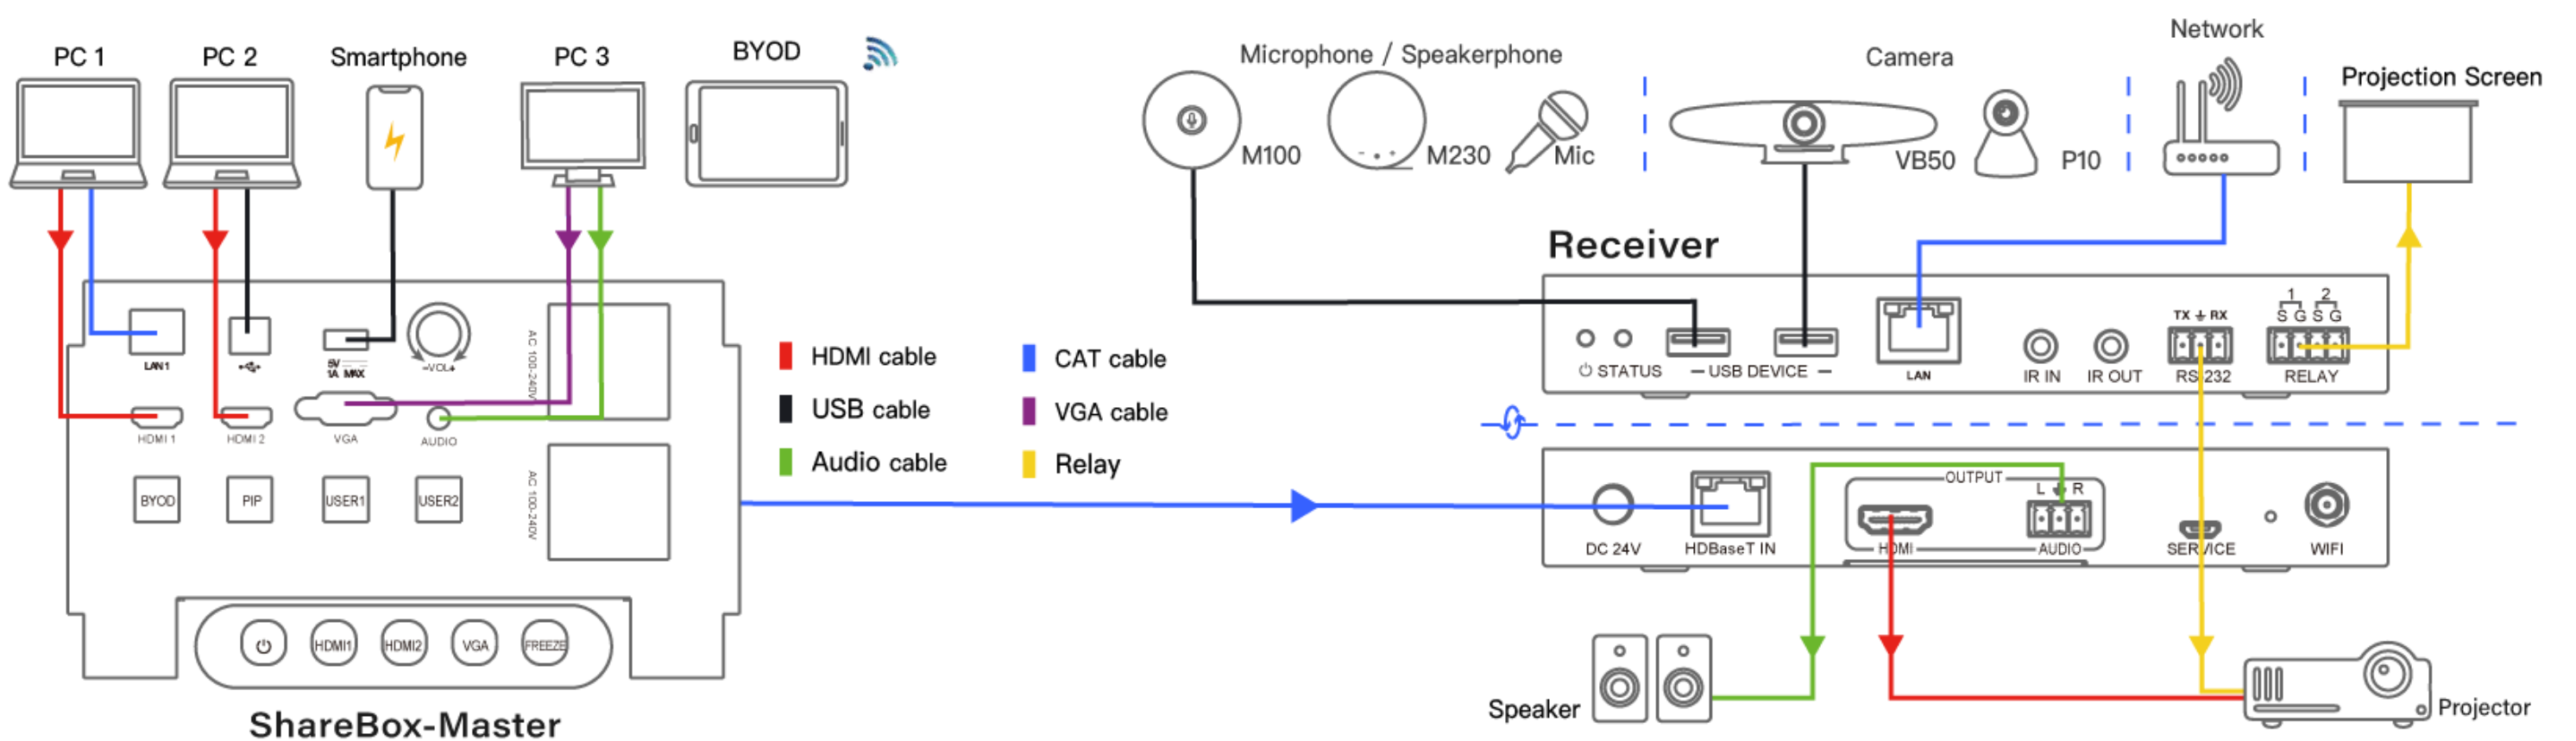

*One conference system can consist of multiple Slave Tx daisy-chained to the Master Tx through the cascading DVI cables.

Front

ShareBox- Slave

Rear

ShareBox Receiver (Rx)

The iMeeting ShareBox-Rx has built-in BYOD Wireless Presentation function, support iOS, macOS, Android, and Windows.

The USB2.0 port supports connection of camera, microphone, or whiteboard. Also support CEC, RS-232, IR, and Relay control.

Front

ShareBox- Rx

Rear

Small Meeting Room

Here shows how to build a system for your small meeting room by 1x ShareBox Master + Rx. It is fully compatible with INFOBIT camera, microphone and speakerphone.

Medium to Large Meeting Room

Here shows how to build a system for your medium to large meeting room by 1x ShareBox Master + 1 or more ShareBox Slave + Rx. It is fully compatible with INFOBIT camera, microphone and speakerphone.

Datasheet

Technical	
ESD Protection	Human body model — $\pm 8\text{kV}$ (Air-gap discharge) & $\pm 4\text{kV}$ (Contact discharge) ESD Protection
HDMI Compliance	HDMI 1.4b
HDCP	HDCP 1.4
Video Bandwidth	10.2 Gbps
HDMI Resolution	480P60~4K30Hz 4:4:4
Analog Video Input	VGA
VGA Resolution	640×480/60Hz~1920×1200/60Hz
Analog Audio Input	Stereo
Color Space	RGB, YCbCr 4:4:4 / 4:2:2
Color Depth	8/10/12-bit
HDMI Audio Formats	LPCM 2/5.1/7.1CH, Dolby Digital, DTS 5.1, Dolby Digital+, Dolby TrueHD, DTS-HD Master Audio, Dolby Atmos, DTS:X
Connection	
<i>ShareBox Master</i>	
Input ports	2×HDMI [Type A, 19-pin female] 1×VGA [15-pin female] 1×DVI-I [24+5-pin female] 1×AUDIO [3.5mm Stereo Mini-jack] 1×USB [Type B] 2×LAN [RJ45]