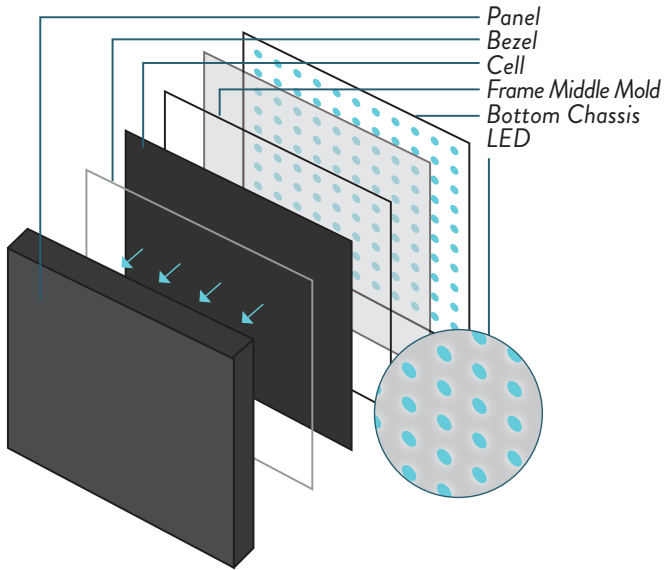

IPS Reliability

Vestel IPS displays present the most clear image in both landscape and portrait orientation without any image distortion. IPS also provides 178° ultra-wide viewing angle, displaying the most accurate image quality.