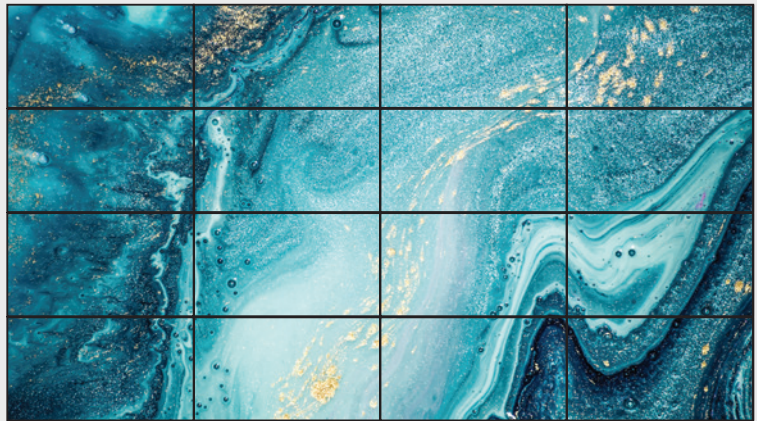

Operation: 24/7

Bezel to Bezel:

49: 3.5 mm

55: 3.5 / 1.8 / 0.88 mm

Haze: 25%

Create a powerful visual experience with Vestel's LCD video wall. Illustrate video content more smoothly with the least amount of visual interference.