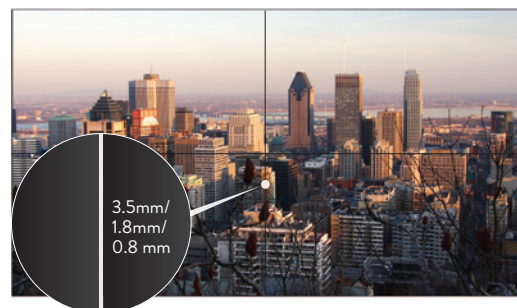

Operation: 24/7

Bezel to Bezel:

49: 3.5 mm

55: 3.5 / 1.8 / 0.88 mm

Haze: 25%

Create a powerful visual experience with Vestel's LCD video wall. Illustrate video content more smoothly with the least amount of visual interference.

Real Ultra HD Resolution

Get real UHD resolution with large size video wall displays.

High Haze Panel

Create a seamless and striking visual experience with high haze LCD video wall displays. Increase the content visibility and text readability with 25% high haze panels, even in lighting conditions.

Landscape and Portrait Mode

Use video wall displays with landscape or portrait mode. Vestel's 24/7 professional displays not only allow for installation in portrait mode, but also for additional display protection. The displays' Pixel Shifting feature reduces the risk of any on-screen image sticking.

IPS Reliability

Vestel IPS displays present the most clear image in both landscape and portrait orientation without any image distortion. IPS also provides 178° ultra-wide viewing angle, displaying the most accurate image quality.