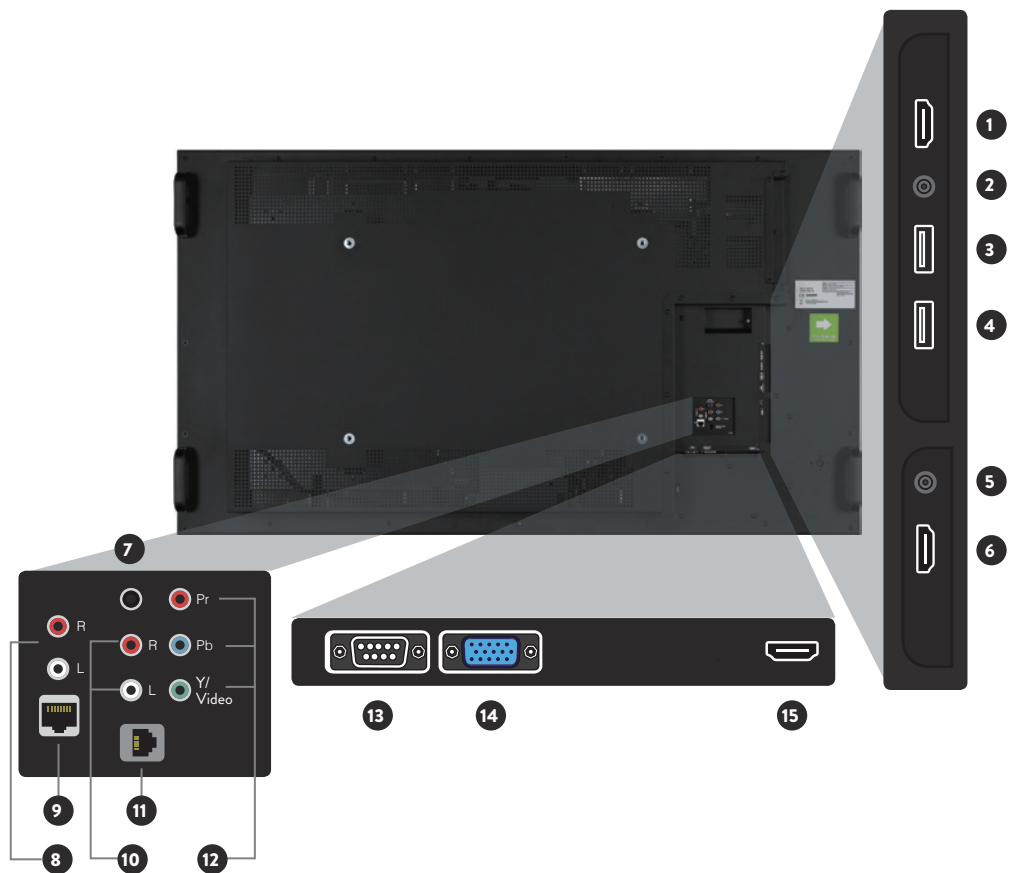

Remote Control

Any number of Vestel VWs can be remotely controlled over RS232 Loop configuration. This eases the installation of all VW displays by controlling and configuring the units via PC at the same time.

1. HDMI OUT
2. IR IN
3. USB 2.0
4. USB 2.0
5. HP
6. HDMI IN 1
7. SPDIF Coax OUT
8. AUDIO OUT L/R
9. RJ45
10. AUDIO IN L/R
11. RJ12 for Service
12. YPbPr
13. DSUB9-RS232
14. VGA
15. HDMI IN 2