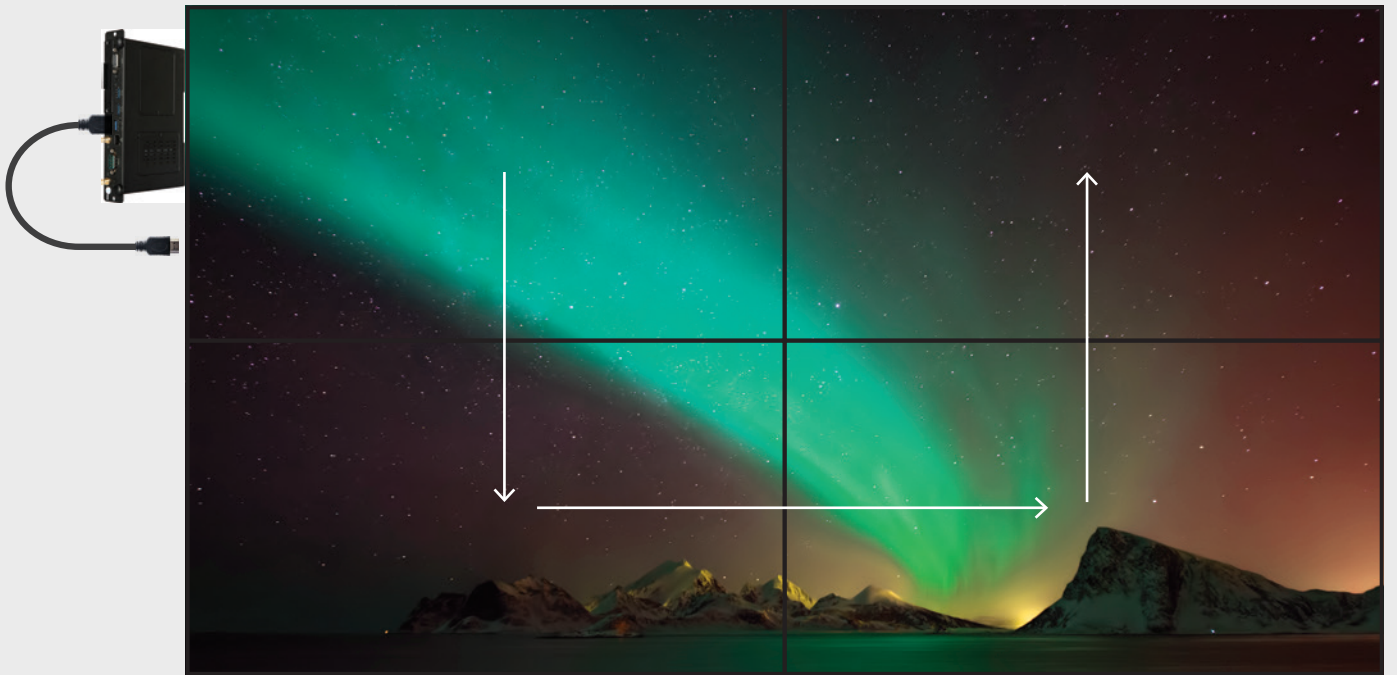

OPS Compatibility

Add an optional OPS slot for LCD video walls to disable the usage of external media player.
Connect the OPS to first display with HDMI/DP, and perform HDMI/DP daisy chain structure between the video wall elements.