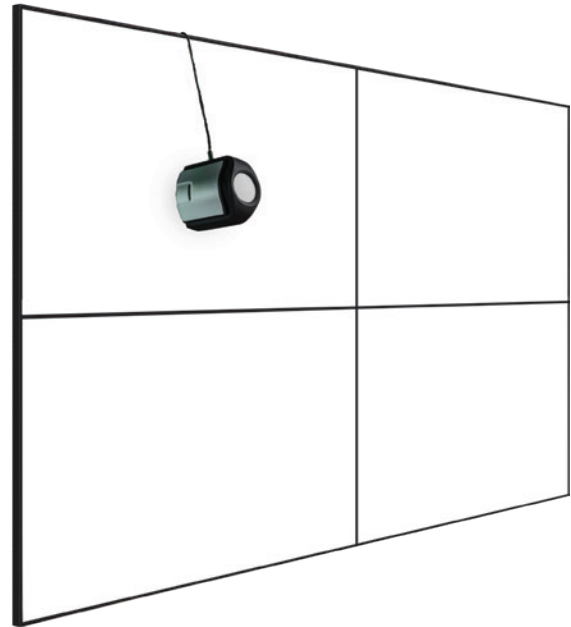

White Color Calibration

For managing color uniformity with highest performance, color calibration has been made available for on-site maintenance. This results in the most clear color and minimized color distortion.

Higher Visibility

Vestel panels come with anti-reflective treatment to decrease glare under strong light exposure. Aside from glare protection, 500 Nits VWs ensure higher-visibility even under direct sun light.

Longer Stability

Vestel VWs are able to tolerate longer hours of operation, equipped with pixel-shifting feature to prevent a fixed image from sticking on the screen.