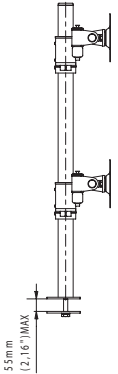

19"-27"

75x75
100x100

$-50^{\circ}/+50^{\circ}$

360°

360°

40 kg

Screen tilting adjustment
by -50° to $+50^{\circ}$

360° right-left screen
position adjustment

2 types of desk
fastenings included

Cable management
system

BOTTOM VIEW

SIDE VIEW

FRONT VIEW

SIDE VIEW

TOP VIEW

TECHNICAL SPECIFICATIONS

Product dimensions	W: 750 mm D: 157 mm H: 800 mm (W: 29,53" D: 6,18" H: 31,50")
Product weight	7 kg (15 lb)
Max. distance from mounting surface	400 mm (15,75")
Min. distance from mounting surface	100 mm (3,94")
Max. mounting pattern	100 mm x 100 mm
Min. mounting pattern	75 mm x 75 mm

LOGISTICS DATA

SAP INDEKS	EAN CODE	COLOUR	PACKAGE DIMENSIONS	PACKAGE WEIGHT
WUBI-SV07c-B	5908252960545	BLACK	1000 x 210 x 160 mm (39,37" x 8,27" x 6,30")	8,5 kg (19 lb)

HS Code (Harmonized System): 732690, HTS Code (Harmonized Tariff Schedule): 7326909890, Country of Origin: Poland