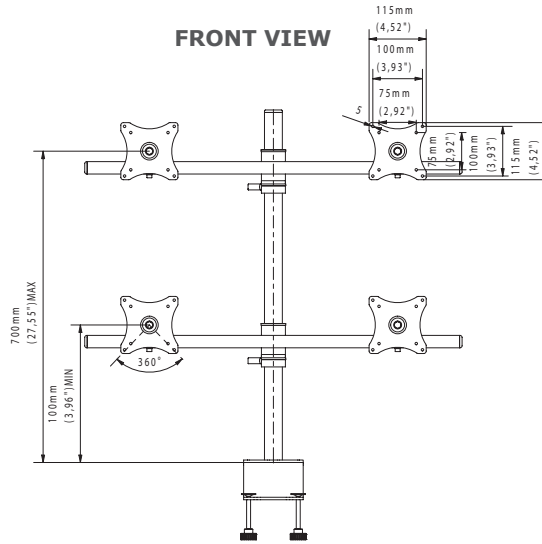

FEATURES

- Screen tilting adjustment by -50° to $+50^{\circ}$
- 360° right-left screen position adjustment
- 2 types of desk fastenings included
- Cable management system
- Modern design
- Simple and quick installation

2 types of desk
fastenings included

Cable management
system

BOTTOM VIEW

SIDE VIEW

FRONT VIEW

SIDE VIEW

TOP VIEW

TECHNICAL SPECIFICATIONS

Product dimensions	W: 750 mm D: 157 mm H: 800 mm (W: 29,53" D: 6,18" H: 31,50")
Product weight	7 kg (15 lb)
Max. distance from mounting surface	400 mm (15,75")
Min. distance from mounting surface	100 mm (3,94")
Max. mounting pattern	100 mm x 100 mm
Min. mounting pattern	75 mm x 75 mm

LOGISTICS DATA

SAP INDEKS	EAN CODE	COLOUR	PACKAGE DIMENSIONS	PACKAGE WEIGHT
WUBI-SV07c-B	5908252960545	BLACK	1000 x 210 x 160 mm (39,37" x 8,27" x 6,30")	8,5 kg (19 lb)

HS Code (Harmonized System): 732690, HTS Code (Harmonized Tariff Schedule): 7326909890, Country of Origin: Poland