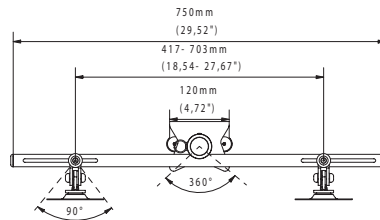

19"-27"

75x75
100x100

$-50^{\circ}/+50^{\circ}$

360°

360°

40 kg

Screen tilting adjustment
by -50° to $+50^{\circ}$

360° right-left screen
position adjustment

2 types of desk
fastenings included

Cable management
system

BOTTOM VIEW

SIDE VIEW

FRONT VIEW

SIDE VIEW

TOP VIEW

TECHNICAL SPECIFICATIONS

Product dimensions	W: 750 mm D: 157 mm H: 800 mm (W: 29,53" D: 6,18" H: 31,50")
Product weight	7 kg (15 lb)
Max. distance from mounting surface	400 mm (15,75")
Min. distance from mounting surface	100 mm (3,94")
Max. mounting pattern	100 mm x 100 mm
Min. mounting pattern	75 mm x 75 mm

LOGISTICS DATA

SAP INDEKS	EAN CODE	COLOUR	PACKAGE DIMENSIONS	PACKAGE WEIGHT
WUBI-SV07c-B	5908252960545	BLACK	1000 x 210 x 160 mm (39,37" x 8,27" x 6,30")	8,5 kg (19 lb)

HS Code (Harmonized System): 732690, HTS Code (Harmonized Tariff Schedule): 7326909890, Country of Origin: Poland