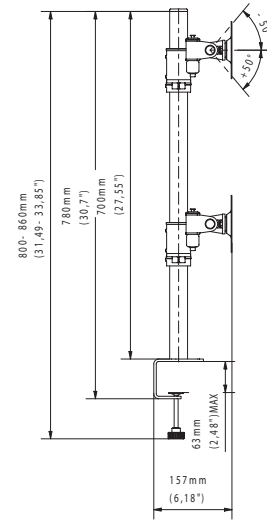

19"-27"

75x75
100x100

$-50^{\circ}/+50^{\circ}$

360°

360°

40 kg

Screen tilting adjustment
by -50° to $+50^{\circ}$

360° right-left screen
position adjustment

2 types of desk
fastenings included

Cable management
system

BOTTOM VIEW

SIDE VIEW

FRONT VIEW

SIDE VIEW

TOP VIEW

TECHNICAL SPECIFICATIONS

Product dimensions	W: 750 mm D: 157 mm H: 800 mm (W: 29,53" D: 6,18" H: 31,50")
Product weight	7 kg (15 lb)
Max. distance from mounting surface	400 mm (15,75")
Min. distance from mounting surface	100 mm (3,94")
Max. mounting pattern	100 mm x 100 mm
Min. mounting pattern	75 mm x 75 mm

LOGISTICS DATA

SAP INDEKS	EAN CODE	COLOUR	PACKAGE DIMENSIONS	PACKAGE WEIGHT
WUBI-SV07c-B	5908252960545	BLACK	1000 x 210 x 160 mm (39,37" x 8,27" x 6,30")	8,5 kg (19 lb)

HS Code (Harmonized System): 732690, HTS Code (Harmonized Tariff Schedule): 7326909890, Country of Origin: Poland