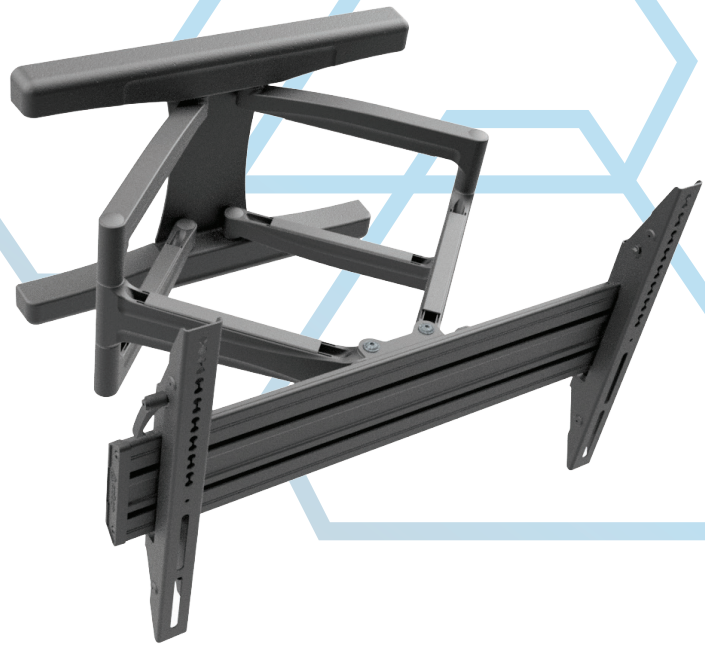

VSM654

DOUBLE SWING ARM WALL MOUNT

FOR 37"-65" SCREENS

The VSM654 double swing arm wall mount is dedicated to big screens from 37" to 65". This mount is made of aluminum arms with cables routed inside to ensure smart installation and aesthetic finish. The design is adapted to frequent changes in the position of the screen, so it is a perfect solution for places where the position of screens is often changed. VSM654 has the possibility of rotating the screen to the right and to the left by 90° and tilting the screen by +11°, which allows the position of the screen to be adjusted the user's expectations and increases the comfort of use.

FEATURES

- Modern design and aesthetic finish of the wall mount
- 90°/90° right-left screen rotation
- Possibility of tilting the screen +11°
- Durable aluminum structure
- VESA universal standard
- Integrated cable management

PRODUCT SPECIFICATIONS

Short index	VSM654
Category	Swing Arms Wall Mounts
Product group	Display Mounts
Colour	Black
Warranty	Limited 5-years
Number of screens	1
Minimum screen size	37"
Maximum screen size	65"
Maximum load	45 kg
Forward tilting	+11°
Left-right rotation	90°/90°
VESA Mounting Compatibility	100x100 up to 600x400

37"-65"

100x100
600x400

0°/+11°

90°/90°

45 kg

RoHS
Compliant

Possibility of tilting the screen +11°

VESA universal standard