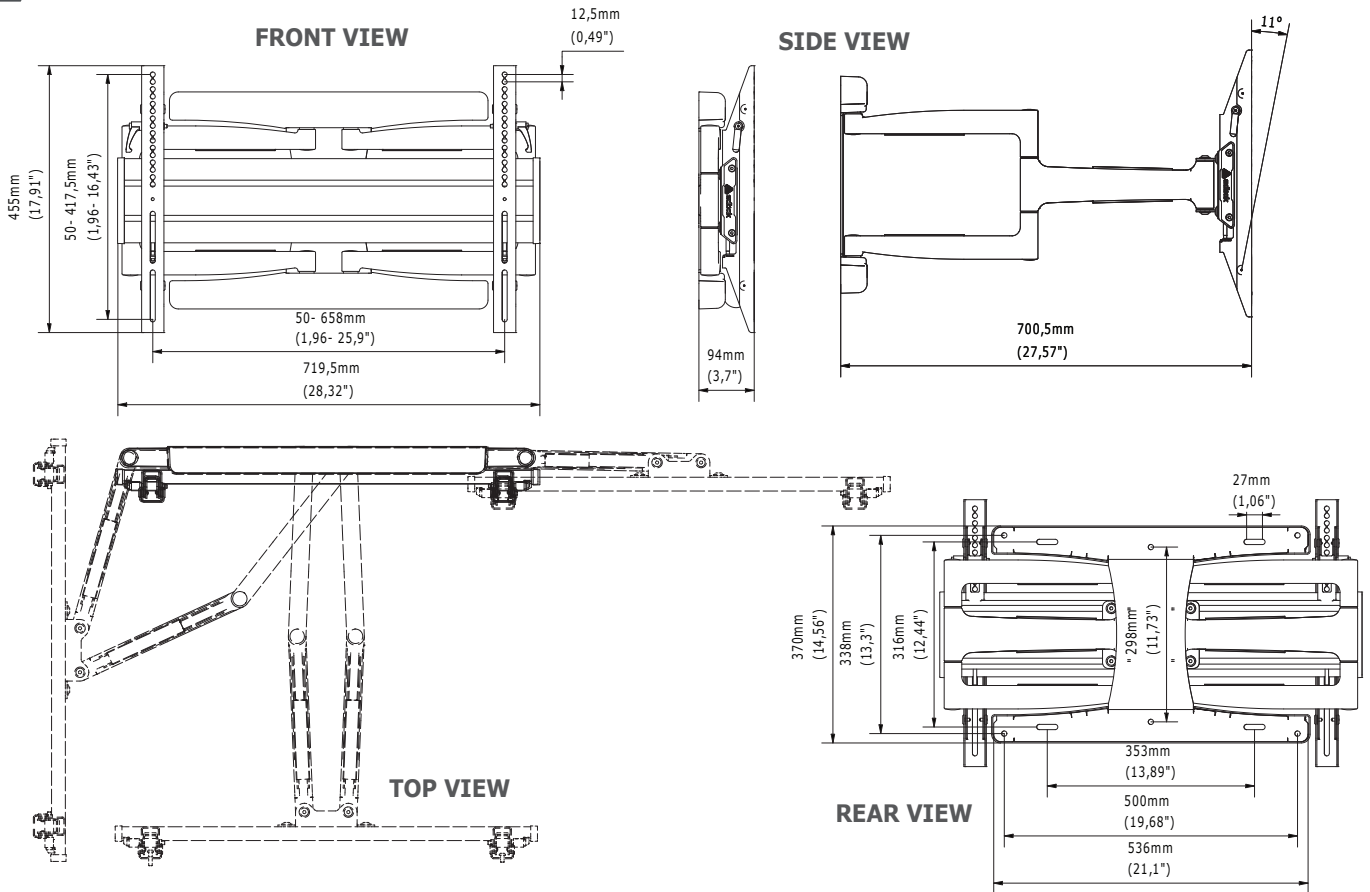

VSM654

DOUBLE SWING ARM WALL MOUNT

FOR 37"-65" SCREENS

The VSM654 double swing arm wall mount is dedicated to big screens from 37" to 65". This mount is made of aluminum arms with cables routed inside to ensure smart installation and aesthetic finish. The design is adapted to frequent changes in the position of the screen, so it is a perfect solution for places where the position of screens is often changed. VSM654 has the possibility of rotating the screen to the right and to the left by 90° and tilting the screen by +11°, which allows the position of the screen to be adjusted the user's expectations and increases the comfort of use.

FEATURES

- Modern design and aesthetic finish of the wall mount
- 90°/90° right-left screen rotation
- Possibility of tilting the screen +11°
- Durable aluminum structure
- VESA universal standard
- Integrated cable management

37"-65"

100x100
600x400

0°/+11°

90°/90°

45 kg

RoHS
Compliant

Possibility of tilting the screen +11°

VESA universal standard

90°/90° right-left screen rotation

Integrated cable management

TECHNICAL SPECIFICATIONS

Product dimensions	W: 719,5 mm D: 94 mm H: 455 mm (W:28,33" D:3,70" H:17,91")
Product weight	15,6 kg (34 lb)
Max. distance from mounting surface	700,5 mm (27,58")
Min. distance from mounting surface	94 mm (3,70")
Max. mounting pattern	658 mm x 417,5 mm
Min. mounting pattern	50 mm x 50 mm