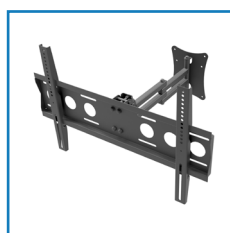

TECHNICAL SPECIFICATIONS

Product dimensions	W: 720 mm D: 700 mm H: 455 mm (W:28,35" D:27,56" H:17,91")
Product weight	12,1 kg (27 lb)
Max. distance from mounting surface	700 mm (27,56")
Min. distance from mounting surface	100 mm (3,94")
Max. mounting pattern	650 mm x 415 mm
Min. mounting pattern	50 mm x 50 mm

LOGISTICS DATA

SAP INDEX	EAN CODE	COLOUR	PACKAGE DIMENSIONS	PACKAGE WEIGHT
WUSC-VSM653	5902841111882	BLACK	760 x 390 x 100 mm 29,92 x 15,35 x 3,94"	13 kg 29 lb

HS Code (Harmonized System): 732690, HTS Code (Harmonized Tariff Schedule): 7326909890, Country of Origin: Poland

ACCESSORIES AND RELATED PRODUCTS

PWS1