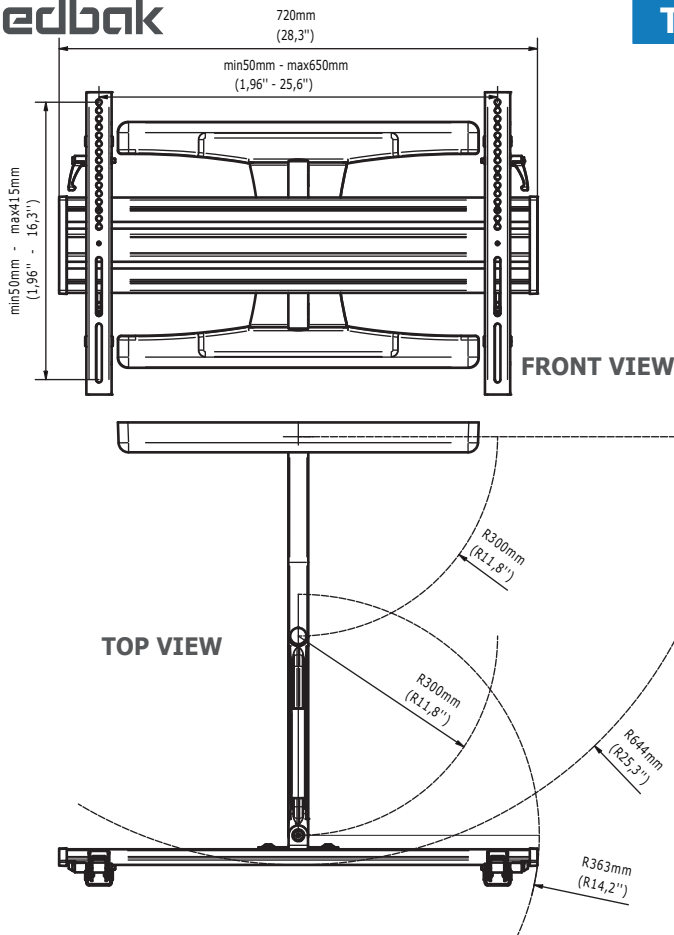

## DOUBLE SWING ARM WALL MOUNT

FOR 30"-47" SCREENS

The VSM653 double swing arm wall mount is dedicated to screens ranging from 30" to 47". The design is adapted to frequent changes in the position of the screen, so it is a perfect solution for places where the position of screens is often changed. This mount is made of aluminum arms with cables routed inside to ensure smart installation and aesthetic finish. VSM653 has the possibility of rotating the screen to the right and to the left by 90° and tilting the screen by +11°, which allows the position of the screen to be adjusted the user's expectations and increases the comfort of use.

### FEATURES

- Modern design and aesthetic finish of the wall mount
- 90°/90° right-left screen rotation
- Possibility of tilting the screen +11°
- Durable aluminum structure
- VESA universal standard
- Integrated cable management

30"-47"

100x100  
600x400

0°/+11°

90°/90°

36 kg

RoHS  
Compliant

Possibility of tilting the screen +11°

VESA universal standard

## TECHNICAL SPECIFICATIONS

Product dimensions	W: 720 mm D: 700 mm H: 455 mm (W:28,35" D:27,56" H:17,91")
Product weight	12,1 kg (27 lb)
Max. distance from mounting surface	700 mm (27,56")
Min. distance from mounting surface	100 mm (3,94")
Max. mounting pattern	650 mm x 415 mm
Min. mounting pattern	50 mm x 50 mm