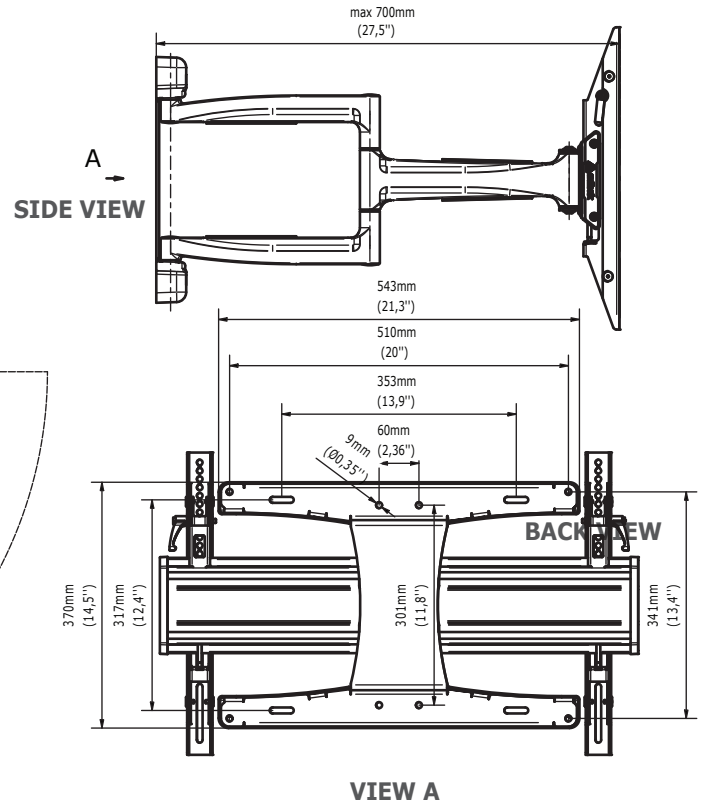

## DOUBLE SWING ARM WALL MOUNT

FOR 30"-47" SCREENS

The VSM653 double swing arm wall mount is dedicated to screens ranging from 30" to 47". The design is adapted to frequent changes in the position of the screen, so it is a perfect solution for places where the position of screens is often changed. This mount is made of aluminum arms with cables routed inside to ensure smart installation and aesthetic finish. VSM653 has the possibility of rotating the screen to the right and to the left by 90° and tilting the screen by +11°, which allows the position of the screen to be adjusted the user's expectations and increases the comfort of use.

30"-47"

100x100  
600x400

0°/+11°

90°/90°

36 kg

RoHS  
Compliant

Possibility of tilting the screen +11°

VESA universal standard

90°/90° right-left screen rotation

Integrated cable management

## TECHNICAL SPECIFICATIONS

Product dimensions	W: 720 mm D: 700 mm H: 455 mm (W:28,35" D:27,56" H:17,91")
Product weight	12,1 kg (27 lb)
Max. distance from mounting surface	700 mm (27,56")
Min. distance from mounting surface	100 mm (3,94")
Max. mounting pattern	650 mm x 415 mm
Min. mounting pattern	50 mm x 50 mm