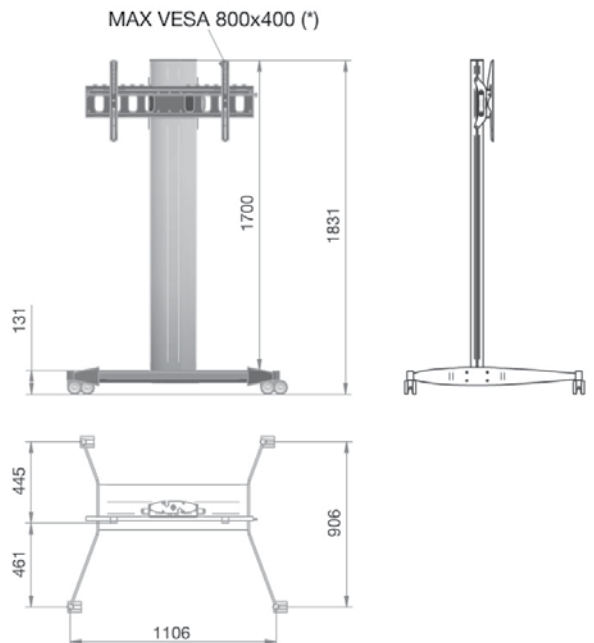

Modificato dal punto di vista estetico e con un aspetto più accattivante è in grado di ospitare in totale sicurezza – grazie ad un'ampia base – schermi piatti con un peso massimo pari a 100 chilogrammi e dimensioni massime pari ad 110 pollici. Un supporto da pavimento estremamente versatile: 4 ruote per facilitare gli spostamenti, colonna centrale che funge anche da passacavi, altezza regolabile tramite comodo attacco rapido che scorre sulla colonna e può essere bloccato con la pratica manopola. Piastra VESA universale, fino ad un massimo di 800x600 millimetri. Il carrello è pensato per una vastissima gamma di applicazioni: videoconferenza, presentazioni aziendali, porti, aeroporti, ambienti medici e scolastici, uffici, hotel, negozi, vetri, spazi, pubblici, stand fieristici. Compatibile con qualsiasi tipo di ambiente, grazie ai bordi arrotondati e caratteristiche eleganti, ed idoneo anche per ospitare monitor touch screen. SLIDE ha una vasta gamma di accessori che ne arricchiscono la funzionalità come: - Supporto in Plexiglass - Supporto per sound bar - Staffa per Mini PC - Staffa aggiuntiva per secondo monitor - Staffa Doppia per posizionare 2 Monitor fronte/retro.

SLIDE CART MAXI

18885 WHITE
BIANCO