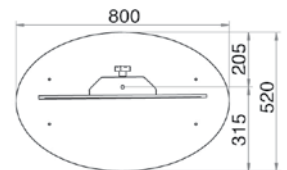

# 07211

65" FLAT PANEL SUPPORT FLOOR STAND  
SUPPORTO PER MONITOR DA TERRA FINO A 65 "

ÉLITE

## 07211 Technical specifications

Net weight   Peso netto	39 kg
Packaging dimensions   dimensioni imballo	multiple - multiplo
VESA	200-200 300-300 400-200 400-400 600-200 600-400
Materials   Materiali	steel - acciaio
Treatments   Trattamenti	black - chrome nero - cromato
VESA	up to 600 - 400
Max load   Carico max	50 Kg
Max Monitor Size   Dim. mass. monitor	65 "

Elegant floor stand with steel base.  
Freely adjustable height along with internal cable passage.  
Mechanical compatibility up to VESA 600x400 (both landscape as well as portrait). It features the possibility to incline the monitor to +/-10°. Structure in steel, powder coated or chrome finish.

Elegante piedistallo da terra con base in lamiera.  
Altezza telescopica con passaggio cavi interno.  
Compatibilità meccanica fino a VESA 600x400 (sia landscape che portrait). Monitor inclinabile su tilting di +/- 10°.  
Struttura in acciaio, verniciato a polvere e/o cromato.