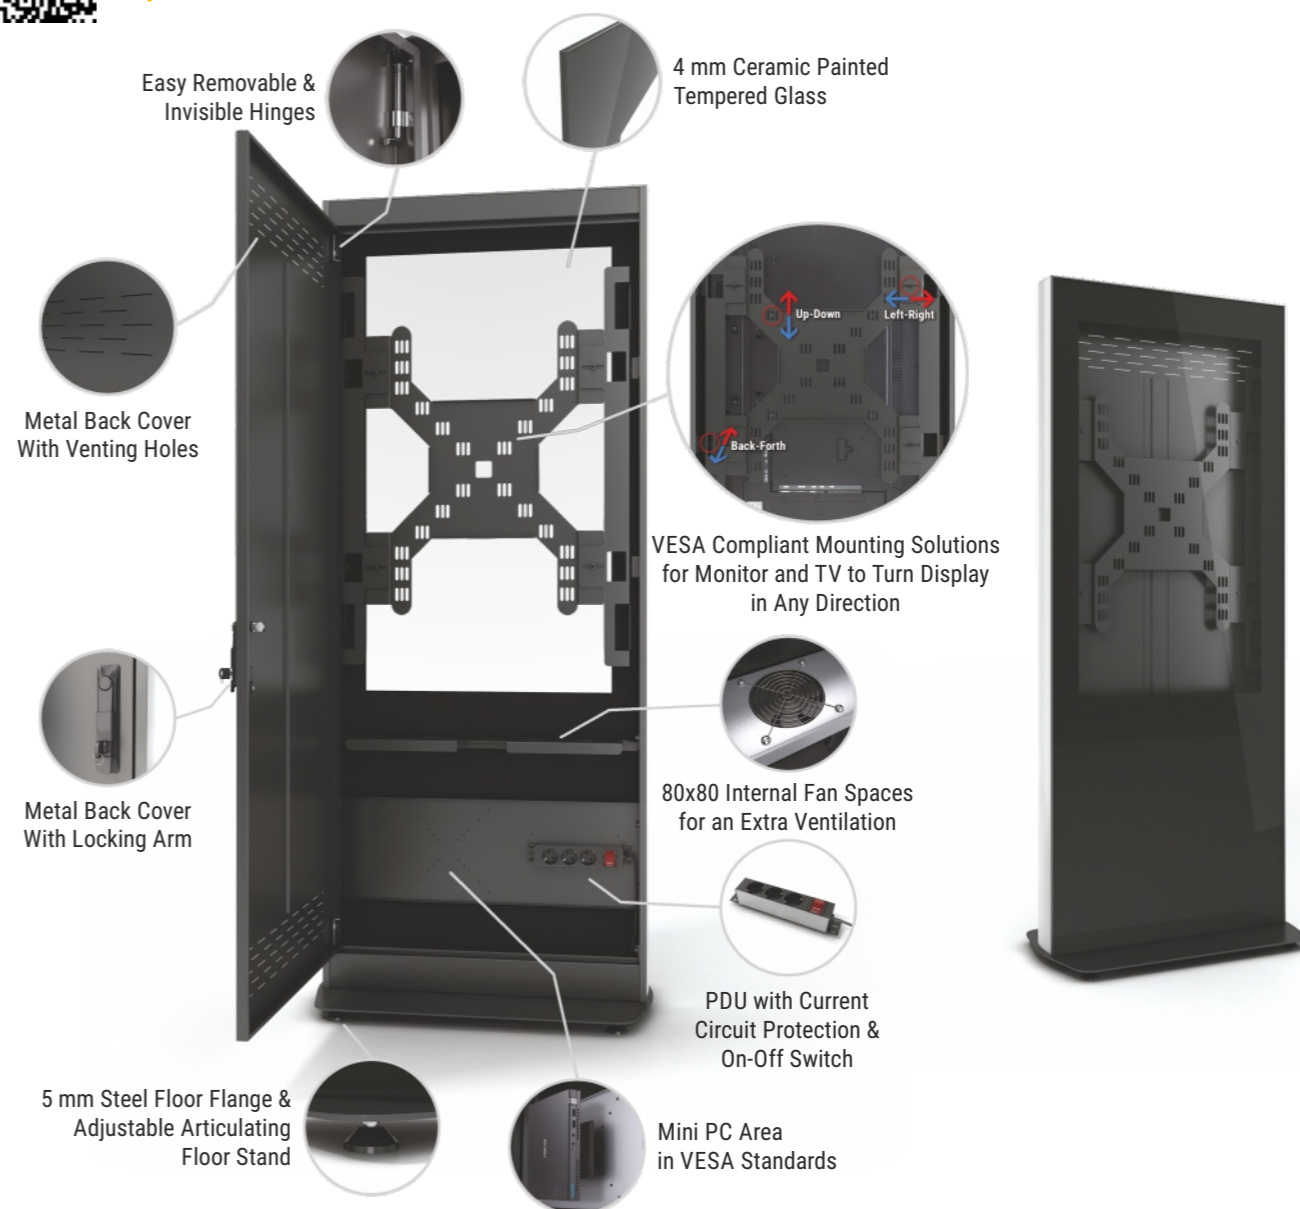

# Z SERIES Totem Enclosure

Z01  
Indoor

P P P P P P P  
32" 43" 49" 50" 55" 65" 75"

to the Sweetwater  
MUSIC STORE

cletech

Show this product on the website

## Key Features

- High Quality Finishes
- Easy Access for Maintenance
- 4mm Ceramic Painted Tempered Glass
- Available for Floor Mounts
- Easy Monitor-TV Mounting
- Aluminum Main Chasis

MONITOR		ENCLOSURE				PACKAGE	
Display (inch)	Mountable Max. Monitor Dimension	Dimension without Flange (WxHxD)	Dimension with Flange (WxHxD)	Weight (kg)	Viewing Area (WxH)	Dimension (WxHxD)	Weight (kg)
32"	435x740x55 mm	576x1839x100 mm	596x1839x400 mm	61	393x698 mm	655x1930x150 mm	64
43"	570x980x55 mm	710x1939x100 mm	730x1939x450 mm	76	529x941 mm	790x2030x150 mm	79
49"	645x1115x55 mm	784x1939x100 mm	804x1939x450 mm	84	604x1074 mm	860x2030x150 mm	87
50"	655x1135x55 mm	797x1939x100 mm	816x1939x450 mm	85	616x1096 mm	870x2030x150 mm	88
55"	720x1250x55 mm	860x2044x100 mm	880x2044x500 mm	100	680x1210 mm	945x2130x150 mm	103
65"	845x1470x55 mm	984x2144x100 mm	1004x2144x550 mm	121	804x1428 mm	1065x2230x150 mm	124
75"	970x1690x55 mm	1112x2244x100 mm	1200x2244x600 mm	156	928x1650 mm	1200x2330x150 mm	159