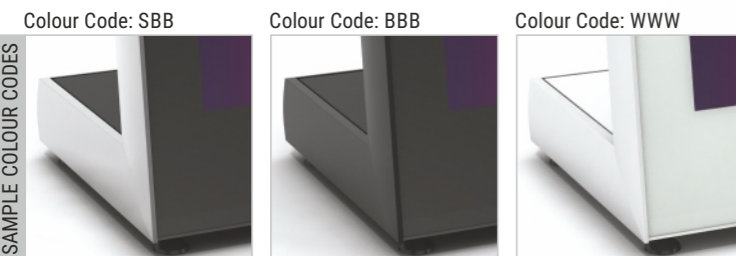

Z SERIES

Mini Totem Enclosure

Z02
Indoor

P P P P
43" 49" 50" 55"

cletech

Key Features

- High Quality Finishes
- Easy Access for Maintenance
- 4mm Ceramic Painted Tempered Glass
- Standard Base Wheels
- Easy Monitor-TV Mounting
- Aluminum Main Chasis