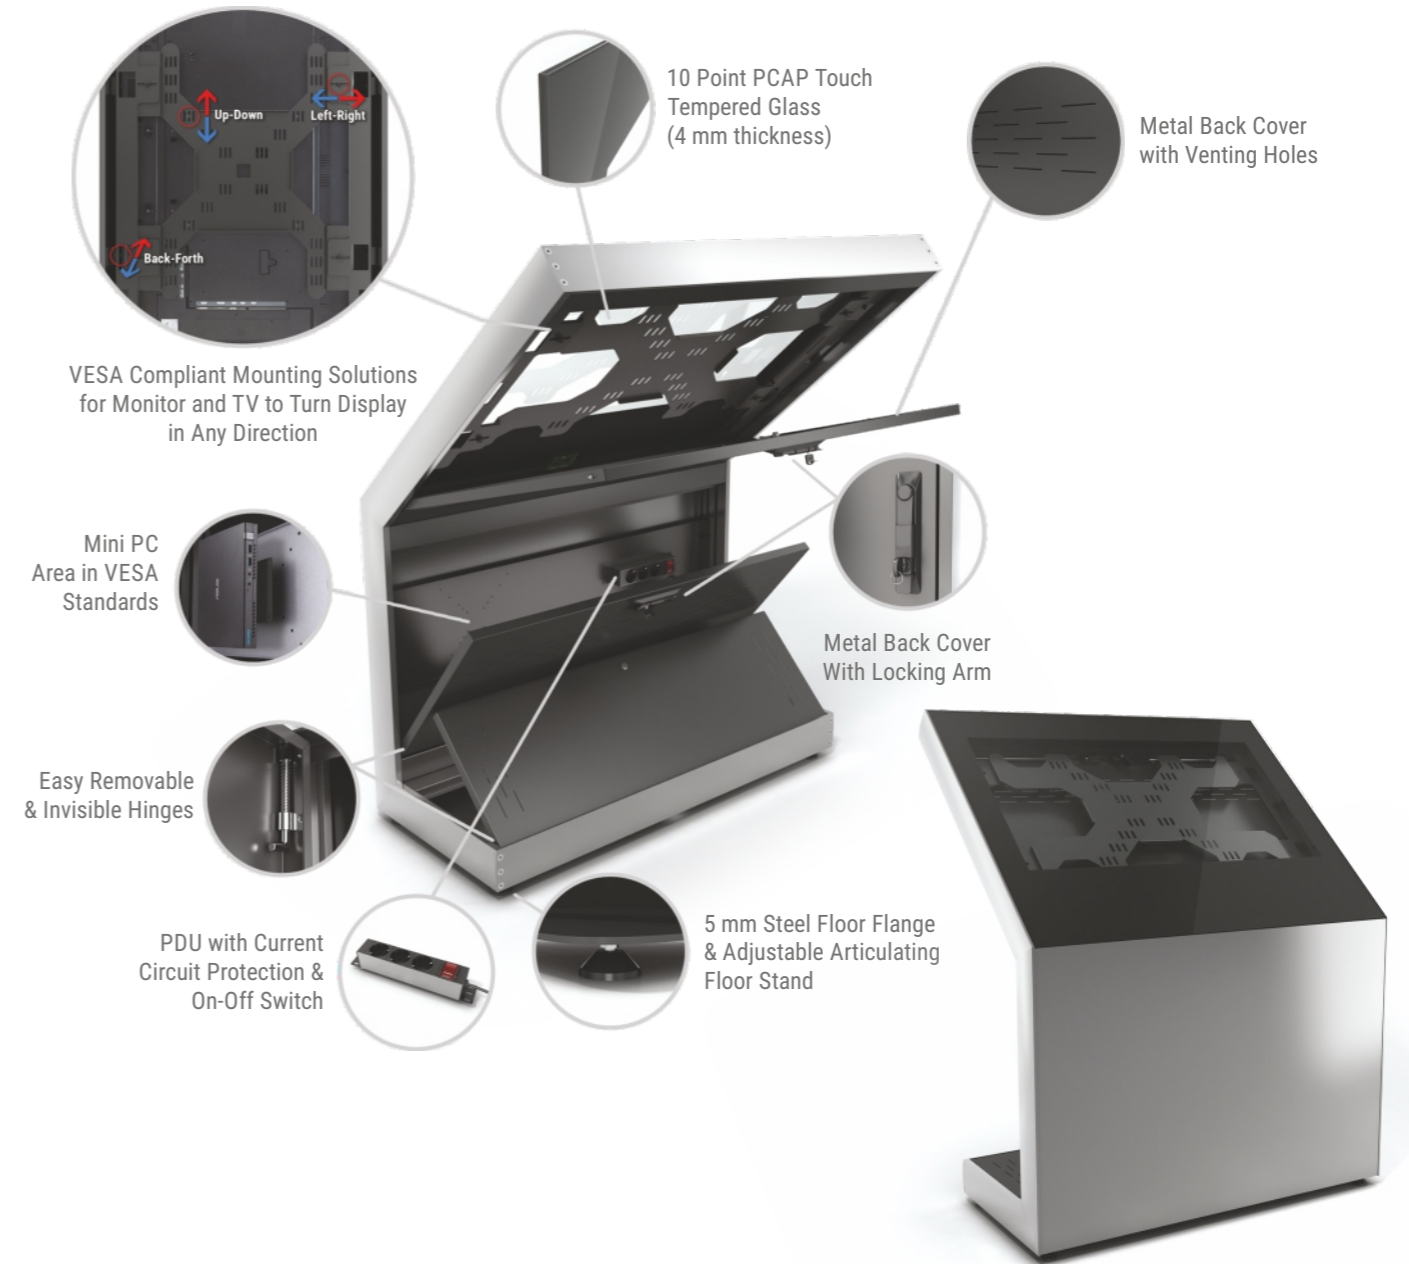

Z SERIES Kiosk Enclosure

Z03
Indoor

L	L	L	L
32"	43"	49"	50"

Show this product on the website

Key Features

- High Quality Finishes
- Easy Access for Maintenance
- 4mm Ceramic Painted Tempered Glass
- Available for Floor Mounts
- Easy Monitor-TV Mounting
- Aluminum Main Chasis

MONITOR		ENCLOSURE				PACKAGE	
Display (inch)	Mountable Max. Monitor Dimension	Dimension (WxHxD)	Stand Dimension (WxHxD)	Weight (kg)	Viewing Area (WxH)	Dimension (WxHxD)	Weight (kg)
32"	435x740x55 mm	878x1385x672 mm	505 mm	55	698x393 mm	942x1565x672 mm	60
43"	570x980x55 mm	1121x1385x872 mm	505 mm	58	941x529 mm	1222x1565x872 mm	63
49"	645x1115x55 mm	1121x1385x872 mm	505 mm	58	1074x604 mm	1222x1565x872 mm	63
50"	655x1135x55 mm	1400x1550x850 mm	505 mm	68	1096x616 mm	1400x1550x850 mm	72

Floor Mounts

Base Wheels

Base Feet

Tempered Glass

Lockable Cover

PDU 3 x Socket

Fans for Ventilation

Touch Screen