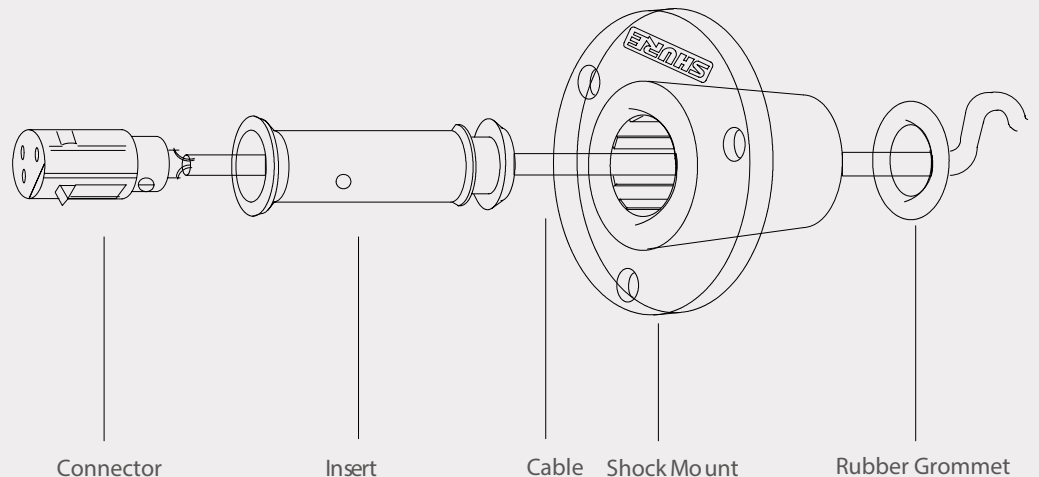

Shure A400SMXLR Shock Mount

Shure A400SMXLR Shock Mount Socket
A400SMXLR Shock Mount decouples a microphone from the mounting surface and reduces transmission of impact or surface