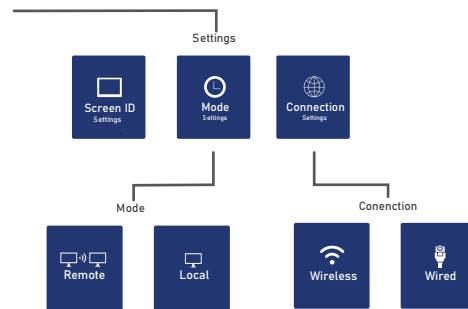

As long as the speaker who you started is still speaking, the timer can start when the next speaker takes the podium. The control panel can be controlled wirelessly or via a wired connection. Wireless signals can reach as far as 100 meters using a clear field.

ST-400W CONTROLLER SCREEN

If you need to interrupt the speech for any reason, you can stop the timer and resume it by pressing the Play button.

The timer located on the platforms is synchronized with the control panel.

You can check the signal strength of your connection by looking at the signal icon in the upper right corner of your screen.

Controller Screen

- Speak - Green: 80% of the entire speech
- Sum-up - Orange: The speaker is reminded to end
- End - Red: To remind the speaker to stop talking