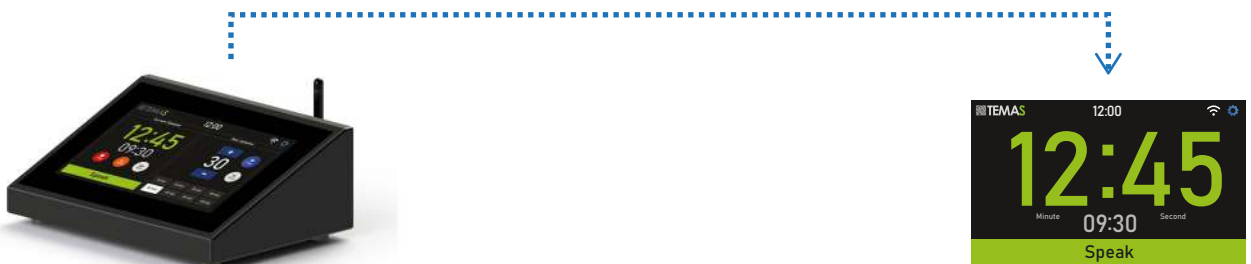

DIGITAL PANEL DISCUSSION TABLE

DS24T

- 24" Full HD Digital Signage Front screen
- Built-in signage media player
- Shure 18" Gooseneck Condenser Microphone
- Samsung MagicInfo Content Management Software
- Manage and maintain schedules remotely with Timer
- A 7-inch touch screen wireless timer controller
- Manage up to 10 Panel Discussion Stand timer simultaneously
- Make sure speakers are all given the same amount of time
- Help speakers end on a high note by showing a countdown
- Keep track of how much time is left for the next speaker
- End the warning, send a signal to the speakers
- Red, yellow, and green warning indicators
- Differentiate between speeches according to their timing

FRONT SCREEN

24" Full HD Digital Signage Screen

Front Panel

Powerful content playback

With an embedded MagicINFO S player, backed by TIZEN, the 24" Front screen allows efficient and seamless playback without needing any external media player. SSSP also allows easy content development through reinforced compatibility with multiple web formats.

Convenient, clean display control

With center IR, each display receives IR signals direct to the panel, allowing easy and convenient remote control. When mounted, the display doesn't require an IR receiver cabling extension. Built-in Wi-Fi allows wireless remote management for both content and display.

ST-400W

Transmitter and control panel of Stand Speaker Timer

Using a wireless connection, the ST-400W Discussion Stand Timer connects to a 7" Control Panel signal light using 802.11 LR 2.4GHz technology. The wireless range of a clear field is 100 meters. The transmitter and receiver are powered by AC adapters. Additionally, CAT5 can be used to connect the transmitter and receiver.