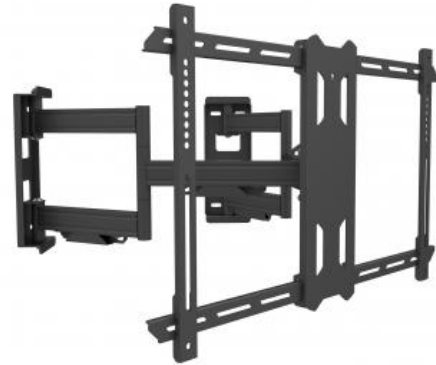

Specification

M Universal Flexarm Full Motion Corner Mount HD

For screen size:	37-70"
Tilt:	-3° ~ +15°
VESA standard:	200x200 300x300 400x200 400x400 600x400
Article No:	7 350 073 732 623
Size in mm:	710 x 436 x52 (W*H*D)
Distance to wall:	52 mm
Unit weight:	10.9 kg
Net weight:	10.2 kg
Package weight:	0.7 kg
Plastic weight:	0.08 kg
pcs/distribution box:	1 pcs
Colour:	Black
Max load:	60 kg
Distribution package:	3 pcs
Warranty:	5 years
Single box size (WxDxH):	735 x 368 x 60 mm
Units on EUR-pallet:	15 pcs

Retail Package Specification

Package Parcels:	1 pcs
Package Measurements:	73.6 x 36.6 x 6 cm
Package Weight:	10.90 kg

Distribution Package Specification

Retail Package Parcels:	3 pcs
Package Measurements:	75 x 20.5 x 38.5 cm