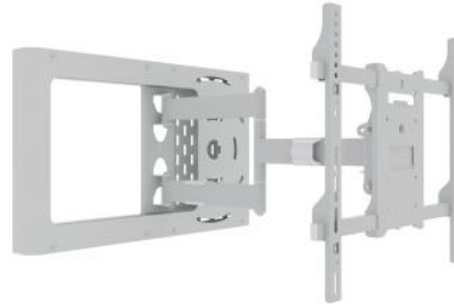

Ready when you are

M Hospitality Flexarm with STB Enclosure White

Article: 7 350 105 210 204

M Hospitality Flexarm with STB Enclosure White - Wall mount for LCD / LED panel - screen size: 37" - 70" - VESA: 100x100 - 400x400mm - max load: 45kg - white

Product category: WALLMOUNTS

Specification

M Hospitality Flexarm with STB Enclosure White

Article No:	7 350 105 210 204
For screen size:	37" - 70"
VESA standard:	100x100 200x200 300x300 400x400 mm
Tilt:	-5° ~ +10°
Swivel:	180°
Rotate:	+5° ~ -5°
Level adjustment:	Yes, may be required when display is pulled out and pushed in
Distance to wall:	100 -673 mm
Max load:	45 kg
Net weight:	13.6kg
Size in mm:	736x455x111 mm (W*H*D)
Colour:	Black
Warranty:	5 years