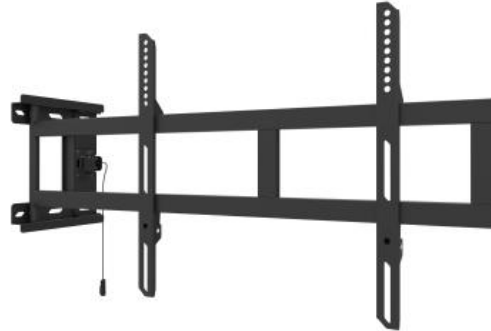

Ready when you are

M Universal Swing Arm 180 Degrees Black

Article: 7 350 022 736 214

Multibrackets M Universal Swing Arm - Mounting kit (swing arm) for LCD / LED panel - black - screen size: 26" - 47"

Product category: WALLMOUNTS

Specification

M Universal Swing Arm 180 Degrees Black

For screen size:	26-47" depending on screen size and VESA hole placement
VESA standard:	200x100 200x200 300x300 400x200 400x400 mm
Article No:	7 350 022 736 214
Colour:	Black
Max load:	25 kg
Weight:	4,9 kg
Measurements: (HxDxW):	430x192x 30-820mm
Warranty:	5 years
Tilt:	No
Turn:	180 degrees
Distribution package:	4 pcs
Distance to wall:	30 mm

Retail Package Specification

Package Parcels:	1 pcs
Package Measurements:	90 x 33 x 5.5 cm
Package Weight:	4.90 kg

Distribution Package Specification

Retail Package Parcels:	4 pcs
Package Measurements:	34 x 91 x 20 cm
Package Weight:	21.10 kg