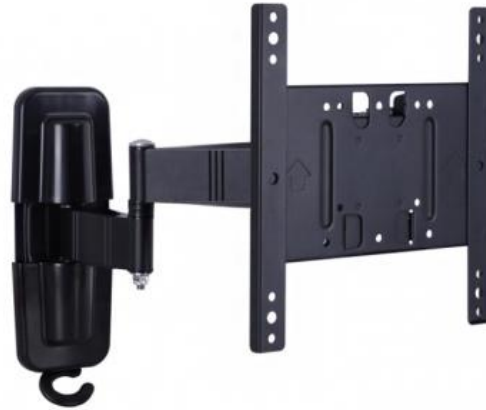

Ready when you are

M VESA Flexarm Tilt & Turn III Small

Article: 7 350 022 737 310

Multibrackets M VESA Flexarm Tilt & Turn III Small - Wall mount for LCD display (Low Profile Mount) - black - screen size: 15" - 32"

Product category: WALLMOUNTS

Specification

M VESA Flexarm Tilt & Turn III Small

For screen size:	15-32"
Universal & VESA standard:	75x75 100x100 200x100 200x200
Article No:	7 350 022 737 310
Distance to wall:	Min. 60mm - Max. 466 mm
Weight:	2,4 kg
Colour:	Black
Max load:	15 kg
Tilt:	0 — 15 degrees
Turn:	Yes
Distribution package:	5 pcs
Warranty:	5 years
Cable tie:	Included
Security lock:	Optional
Single box size (WxDxH):	402x302x87 mm