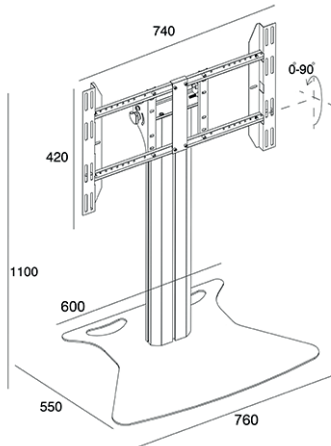

Ready when you are.

M Public Display Stand 110 Tilt & Table Flight Case Black

Art No: 7 350 073 731 077

Multibrackets Tilt & Table is a unique solution targeting audiences anywhere. Delivered in a wheel based flight case it holds screens up to 55" or 90 Kg's and is built to last. If you need a Tilt & Table like floor stand with fast assembly and disassemble this might just be the

SPECIFICATIONS

M Public Display Stand 110 Tilt & Table Flight Case Black

For screen size:	32-55"
VESA standard:	Up to 700x400 mm
EAN:	7 350 073 731 077
Size in mm: (WxDxH)	760x550x1100 mm
Adjustable height:	No
Weight:	28,5 kg w/o flight case
Colour:	Black
Max load:	90 kg
DVD Shelf / Camera holder:	Optional
Power rail 220V:	Yes
Package size:	available in a moment
Warranty:	5 years