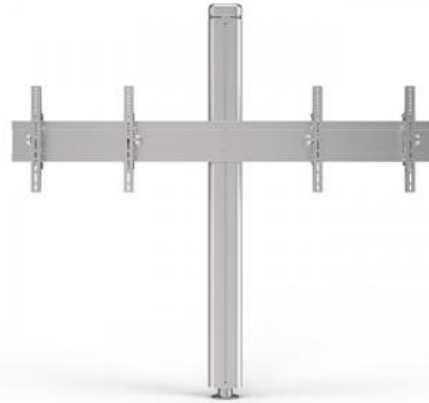

Ready when you are

M Public Display Wall 145 Dual Silver

Article: 7 350 073 732 104

Multibrackets M Public Display Wall 145 Dual - Stand for 2 LCD / LED panels - aluminum - silver - screen size: 40" - 55" - mounting interface: 200x200, 400x200, 400x400, 800x400, 600x400, 300x200, 300x300 mm - wall-mountable, floor-standing

Product category: FLOORSTANDS

Specification

M Public Display Wall 145 Dual Silver

For screen size:	40-55"
Distance to wall:	74mm
VESA standard:	200x200 300x200 300x300 400x200 400x400 600x400 800x400 mm
Article No:	7 350 073 732 104
Size in mm:	Pillar length 1235mm, Unit length 1450mm
Adjustable height / Tilt:	Yes / Yes, -5°~+12°
Weight:	28,8 kg
Colour:	Silver
Max load:	70 kg
DVD Shelf / Camera holder:	Optional, not included
Power Rail:	built-in
Package size:	1320*550*115 mm
Screen position:	Landscape
Wheels:	Included, mount base is optional
Mount to Wall/ Floor:	Yes
Warranty:	5 years