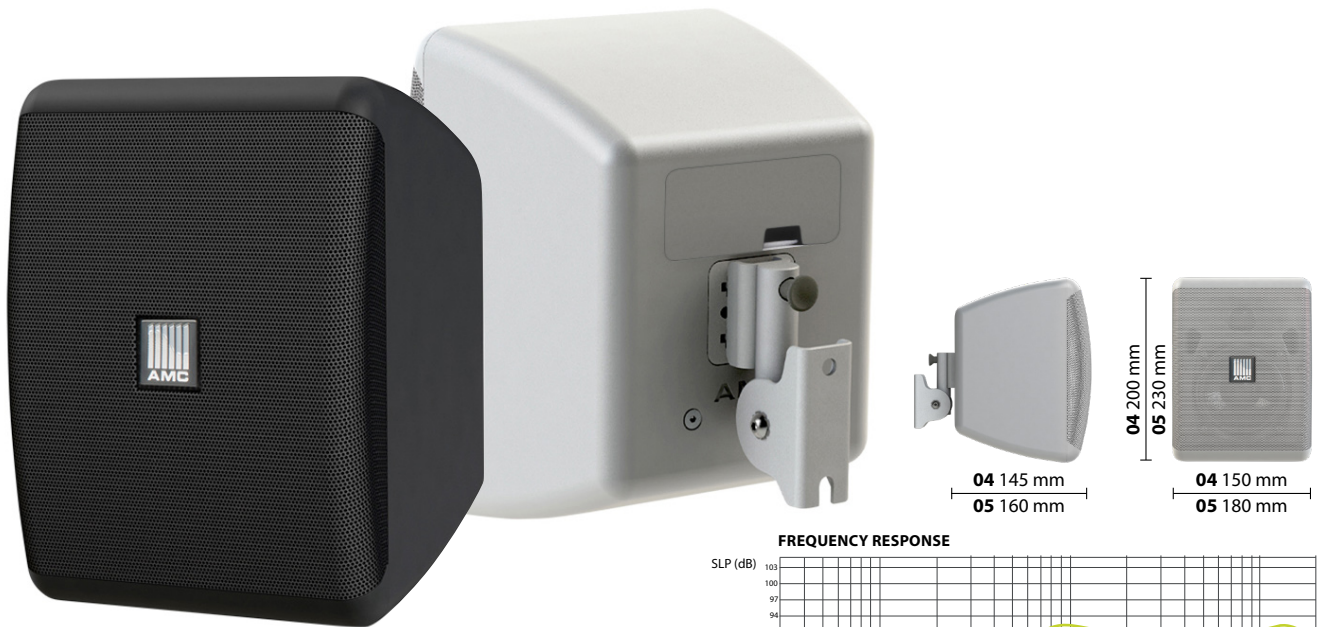

## CABINET LOUDSPEAKERS

# 04, 05 Wall Mount Plastic Loudspeakers

Elegant design background music loudspeakers for indoor and outdoor use

# 04, 05

04 and 05 loudspeakers provide a highly responsive woofer diagram, minimalistic design, and smart mounting brackets. Two-way speaker design with crossover and very responsive woofer diaphragm make it sound clear and rich don't matter quiet or loud. Built-in 100 V transformer and 16 Ω power tap make these loudspeakers suitable for background music and public address systems, as well as for home use. IP55 rated - suitable for outdoor conditions. Loudspeakers can be mounted vertically and horizontally, the logo is rotating depending on its position. Smart mounting brackets let mount and adjust the loudspeakers in a very easy way.

### FREQUENCY RESPONSE

Technical Specifications	04	05
Rated power	30 W RMS	40 W RMS
Transformer power taps	5 W-10 W-20 W-16 Ω	7,5 W-15 W-30 W-16 Ω
Sensitivity	87 dB (1 W/1 m)	90 dB (1 W/1 m)
Maximum SPL	106 dB (Pmax/1m) at 840 Hz	110 dB (Pmax/1m) at 12 kHz
Frequency response	85 Hz - 20 kHz	80 Hz - 20 kHz
Driver dimensions	4" (101 mm) woofer, 1" (2,54 mm) tweeter	5" (127 mm) woofer, 1" (2,54 mm) tweeter
Dispersion at 1000 Hz	130° (H), 120° (V)	
Dimensions (L x W x H)	150 mm x 145 mm x 200 mm	180 mm x 160 mm x 230 mm
Protection	IP55	
Weight	2 kg	2,1 kg
Material	Housing - plastic, grill - aluminum, - mounting bracket - steel	
Colour	White (RAL9016), black (RAL9017)	