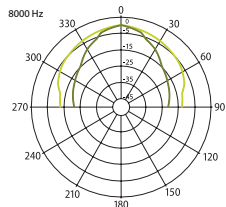

05 LOUDSPEAKER

— Horizontal — Vertical