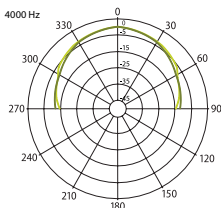

05 LOUDSPEAKER

— Horizontal — Vertical