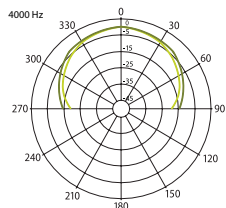

05 LOUDSPEAKER

— Horizontal — Vertical