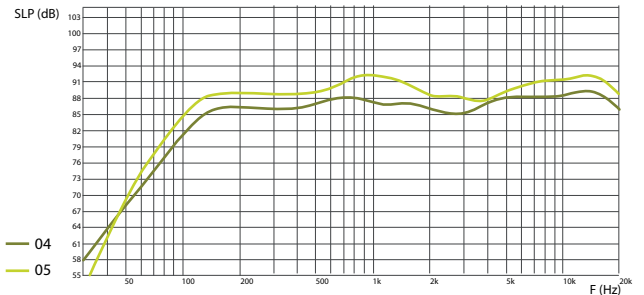

### HORIZONTAL/VERTICAL POLAR DIAGRAMS

#### 04 LOUDSPEAKER

### FREQUENCY RESPONSE

Technical Specifications	04	05
Rated power	30 W RMS	40 W RMS
Transformer power taps	5 W-10 W-20 W-16 Ω	7,5 W-15 W-30 W-16 Ω
Sensitivity	87 dB (1 W/1 m)	90 dB (1 W/1 m)
Maximum SPL	106 dB (Pmax/1m) at 840 Hz	110 dB (Pmax/1m) at 12 kHz
Frequency response	85 Hz - 20 kHz	80 Hz - 20 kHz
Driver dimensions	4" (101 mm) woofer, 1" (2,54 mm) tweeter	5" (127 mm) woofer, 1" (2,54 mm) tweeter
Dispersion at 1000 Hz	130° (H), 120° (V)	
Dimensions (L x W x H)	150 mm x 145 mm x 200 mm	180 mm x 160 mm x 230 mm
Protection	IP55	
Weight	2 kg	2,1 kg
Material	Housing - plastic, grill - aluminum, - mounting bracket - steel	
Colour	White (RAL9016), black (RAL9017)	