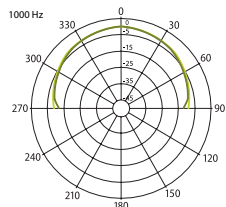

CABINET LOUDSPEAKERS

04, 05 Wall Mount Plastic Loudspeakers

Elegant design background music loudspeakers for indoor and outdoor use

04, 05

04 and 05 loudspeakers provide a highly responsive woofer diagram, minimalistic design, and smart mounting brackets. Two-way speaker design with crossover and very responsive woofer diaphragm make it sound clear and rich don't matter quiet or loud. Built-in 100 V transformer and 16 Ω power tap make these loudspeakers suitable for background music and public address systems, as well as for home use. IP55 rated - suitable for outdoor conditions. Loudspeakers can be mounted vertically and horizontally, the logo is rotating depending on its position. Smart mounting brackets let mount and adjust the loudspeakers in a very easy way.

HORIZONTAL/VERTICAL POLAR DIAGRAMS

04 LOUDSPEAKER

05 LOUDSPEAKER

— Horizontal — Vertical

FREQUENCY RESPONSE

Technical Specifications	04	05
Rated power	30 W RMS	40 W RMS
Transformer power taps	5 W-10 W-20 W-16 Ω	7,5 W-15 W-30 W-16 Ω
Sensitivity	87 dB (1 W/1 m)	90 dB (1 W/1 m)
Maximum SPL	106 dB (Pmax/1m) at 840 Hz	110 dB (Pmax/1m) at 12 kHz
Frequency response	85 Hz - 20 kHz	80 Hz - 20 kHz
Driver dimensions	4" (101 mm) woofer, 1" (2,54 mm) tweeter	5" (127 mm) woofer, 1" (2,54 mm) tweeter
Dispersion at 1000 Hz	130° (H), 120° (V)	
Dimensions (L x W x H)	150 mm x 145 mm x 200 mm	180 mm x 160 mm x 230 mm
Protection	IP55	
Weight	2 kg	2,1 kg
Material	Housing - plastic, grill - aluminum, - mounting bracket - steel	
Colour	White (RAL9016), black (RAL9017)