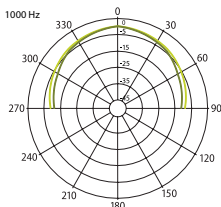

05 LOUDSPEAKER

— Horizontal — Vertical