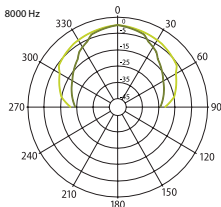

05 LOUDSPEAKER

— Horizontal — Vertical