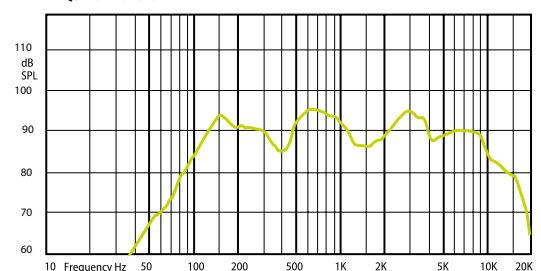

Technical Specifications	MC 4EN
Rated power	6 W
Transformer power taps	6 W - 3 W - 1,5 W
Transformer impedance	1,67 kΩ - 3,33 kΩ - 6,66 kΩ
Sensitivity	77 dB (1W / 4 m)
Maximum SPL	84 dB (Pmax / 4m)
Frequency response	110 Hz - 15 kHz
Dispersion at 500 Hz	180° conical
Dispersion at 1000 Hz	180° conical
Dispersion at 2000 Hz	150° conical
Dispersion at 4000 Hz	100° conical
Driver dimensions	4" (100 mm)
Dimensions	ø181 mm x 67,5 mm
Weight	0,76 kg
Material	Steel
Colour	White (RAL 9016), Black (RAL 9017)

FREQUENCY RESPONSE