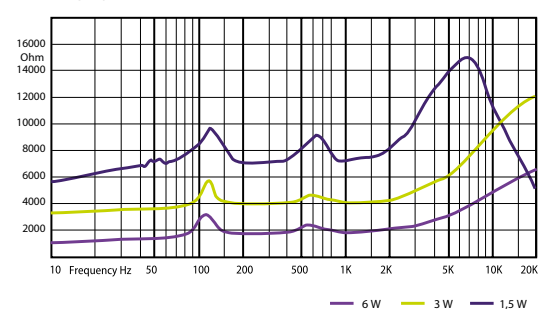

CEILING LOUDSPEAKERS

MC Voice Evacuation Speakers According EN54-24 Standard

Metal ceiling loudspeakers with ABS plastic dome, equipped with 100V transformer, ceramic terminal and thermal fuse.

MC 4EN

MC 4EN is designed for use in voice evacuation and voice alarm applications for clear and intelligible speech announcements. Quick fit clamps allow easy and fast installation into false ceilings. High sound pressure level SPL and optimized middle frequency sound reproduction ensures reliable operation in case of an emergency situation. Conforms EN54-24 standard.

Technical Specifications	MC 4EN
Rated power	6 W
Transformer power taps	6 W - 3 W - 1,5 W
Transformer impedance	1,67 kΩ - 3,33 kΩ - 6,66 kΩ
Sensitivity	77 dB (1W / 4 m)
Maximum SPL	84 dB (Pmax / 4m)
Frequency response	110 Hz - 15 kHz
Dispersion at 500 Hz	180° conical
Dispersion at 1000 Hz	180° conical
Dispersion at 2000 Hz	150° conical
Dispersion at 4000 Hz	100° conical
Driver dimensions	4" (100 mm)
Dimensions	ø181 mm x 67,5 mm
Weight	0,76 kg
Material	Steel
Colour	White (RAL 9016), Black (RAL 9017)

IMPEDANCE

* Active Equalizer Applied: NO. All SPL tests are performed in a anechoic chamber.