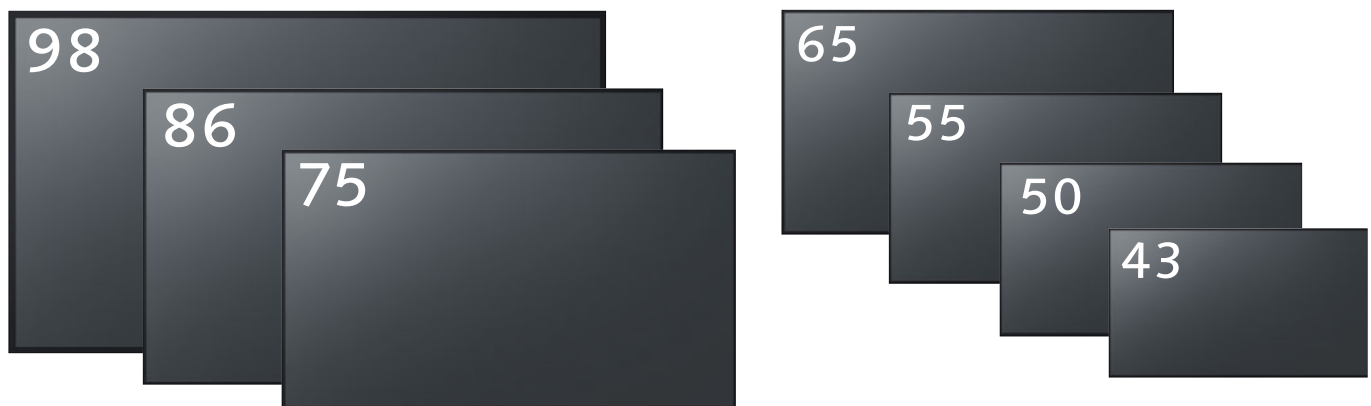

### 4K Entry Displays in Seven Sizes that Flexibly Match Corporate Meeting Rooms/Educational Use

CQE2 Series							
	TH-98CQE2W	TH-86CQE2W	TH-75CQE2W	TH-65CQE2W	TH-55CQE2W	TH-50CQE2W	TH-43CQE2W
Screen Size	98-inch class	86-inch class	75-inch class	65-inch class	55-inch class	50-inch class	43-inch class
Brightness	500 cd/m <sup>2</sup>	400 cd/m <sup>2</sup>		500 cd/m <sup>2</sup>			
Panel Surface Treatment	Anti-glare (Haze 25 %)	Anti-glare (Haze 3 %)	Anti-glare (Haze 1 %)			Anti-glare (Haze 3 %)	Anti-glare (Haze 1 %)
Resolution	4K (3840 x 2160)						
Operating Time	24 h/day			16 h/day			

- **4K high-brightness panel offering high image quality and high visibility**

Available in wide 7 sizes from 98-inch to 43-inch. The 4K LCD that projects detailed content clearly with 500 cd/m<sup>2</sup> brightness and wide viewing panel suitable for use in corporate conference rooms and educational facilities.