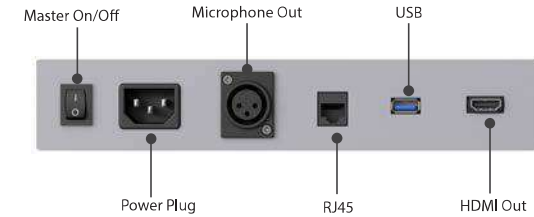

DIGITAL PODIUM

ML22T

DIGITAL PODIUM

Connectivity Out

ML22T covers your professional presentation requirements and complex needs with its complete solutions. Sliding top panel both protects your touch display and becomes a platform for your documents, laptop. Multi-purpose complete connector panels give ability to access to power, external projector and display devices, Speakers can convey their voice through meeting rooms, and lecture halls. It is equipped with personal computer with the ML22T, which has a wide body large enough to be able to harbor all types of sound and imaging devices and a front and back service cover, you can gather all your conference devices into one place without needing an external space.

	ML22T
Multi touch speaker screen	22"
Player PC : Intel i3 4GB, I20 GB SSD Win 10 Embedded iot OS	✓
Switcher & Scalar (HDMI & VGA in)	✓
Microphone	✓
Stereo Amplifier	✓
Speakers	✓
Creapen Annotation	Optional
Digital Touch Timer	Optional